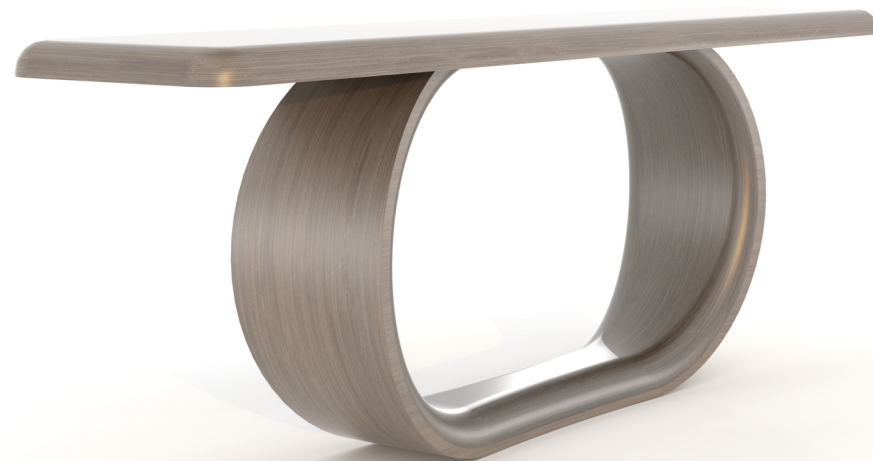

MAJA

MAJA

DIMENSIONS:
84"W X 20"D X 34"H
CUSTOM SIZES AVAILABLE

FINISH:
STANDARD, PREMIUM, AND CUSTOM FINISHES AVAILABLE

RANDOLPH & HEIN

720 EAST 59TH STREET

LOS ANGELES

CALIFORNIA 90001