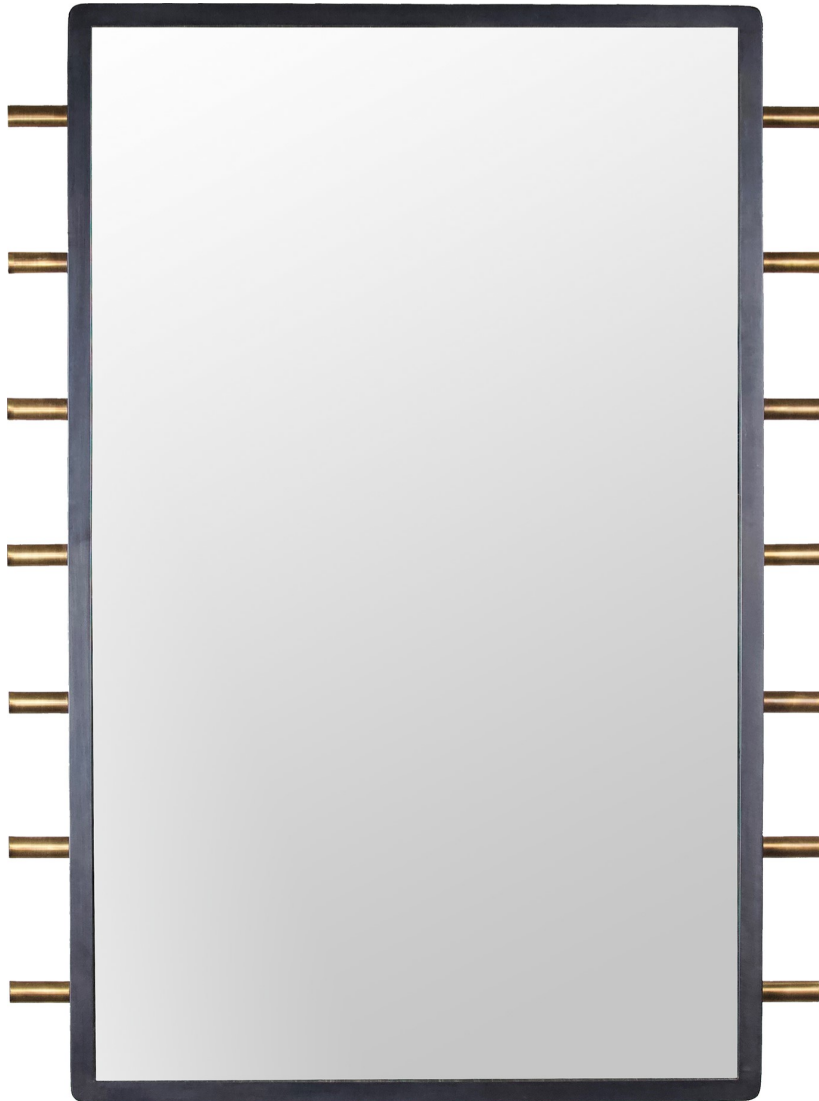

Downtown

PHONE: 310-652-7461 WWW.DOWNTOWN20LA.COM

Madrid

Sold Brass Prong Mirror
Hand Forged Iron Frame and Solid Brass Prongs with Glass Mirror
21 " Width x 1 .5" Depth x 30" Overall Height
Handmade in Los Angeles