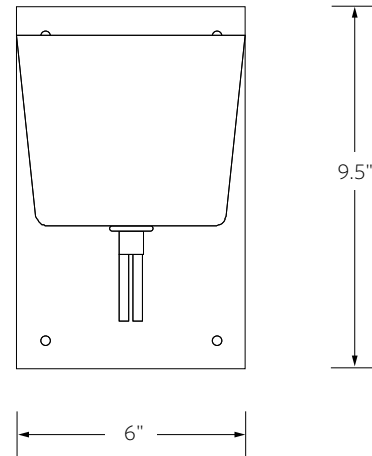

MODEL NUMBER
2340

DESCRIPTION
Mold blown glass shade, etched Pyrex diffuser,
copper or brass wall plate, arm & hardware.

FINISH
Deep brown oxide, Deep black oxide, Satin nickel, or
Natural brass.

MOLD BLOWN GLASS
Helbeige, Opal white, Quicksilver or Woodsmoke.
Etched Pyrex diffuser.

DIMENSIONS **NET WT**
6"W x 9.5"H x 7.5"D 6 lbs.
Back plate: 6"W x 9.5"H
Shade: 6"Ø x 5"H

VOLTAGE / LAMP TYPE
120V, 6W, E12 base, LED lamp.
2,700°K, 90+ CRI, 600 lumens.

CA Title 24-JA8-2016

PLEASE SPECIFY
Please specify finish & shade color.
Back plate centers on j-box.

FRONT