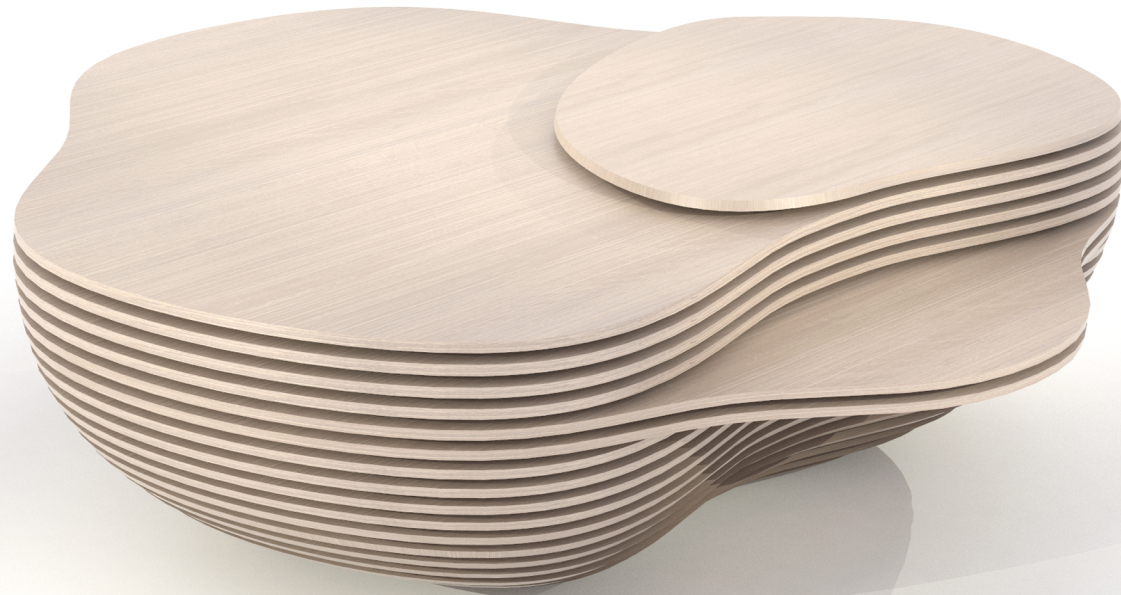

LAHAR

RANDOLPH & HEIN

LAHAR

DIMENSIONS:
48"W X 48"D X 18½"-19½"H
60"W X 60"D X 18½"-19½"H
CUSTOM SIZES AVAILABLE

FINISH:
SHOWN IN OAK
STANDARD, PREMIUM, AND CUSTOM FINISHES AVAILABLE

720 EAST 59TH STREET LOS ANGELES CALIFORNIA 90001