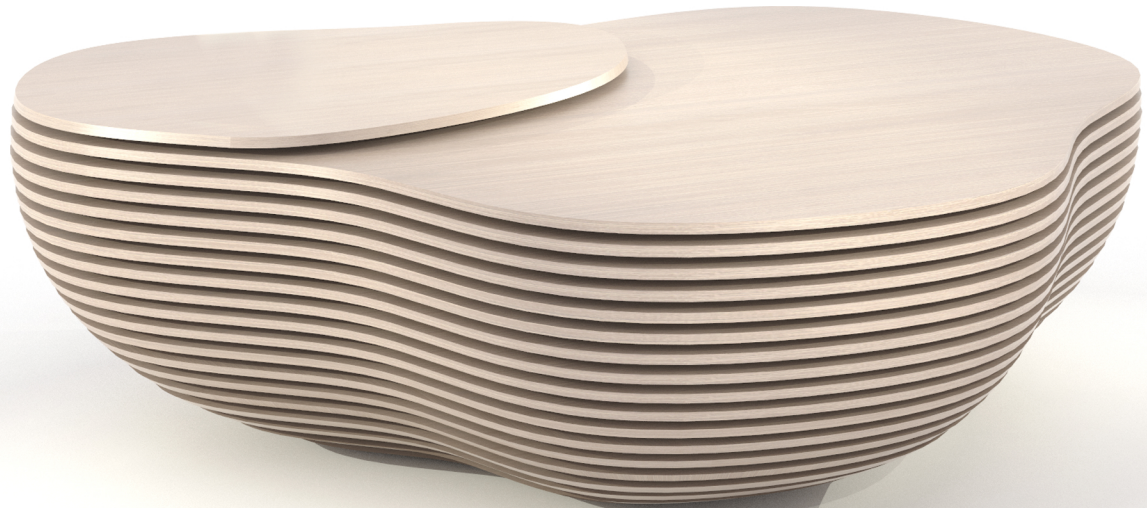

LAHAR

RANDOLPH & HEIN

LAHAR

DIMENSIONS:
48"W X 48"D X 18½"-19½"H
60"W X 60"D X 18½"-19½"H
CUSTOM SIZES AVAILABLE

FINISH:
SHOWN IN OAK
STANDARD, PREMIUM, AND CUSTOM FINISHES AVAILABLE

720 EAST 59TH STREET LOS ANGELES CALIFORNIA 90001