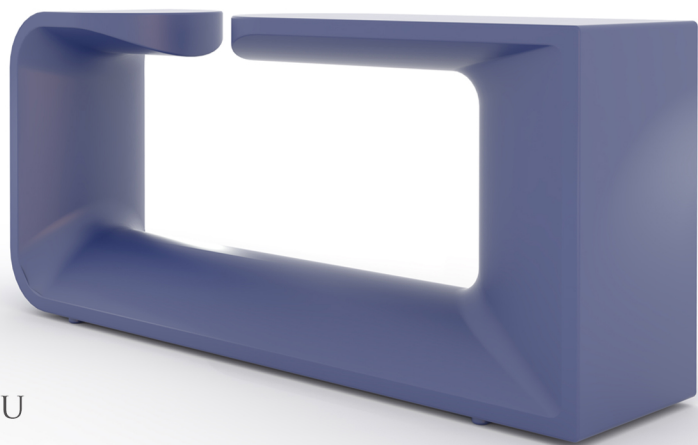

KEZU

KEZU

DIMENSIONS:
72"W X 18"D X 32"H
CUSTOM SIZES AVAILABLE

FINISH:
STANDARD, PREMIUM, AND CUSTOM FINISHES AVAILABLE

RANDOLPH & HEIN

720 EAST 59TH STREET

LOS ANGELES

CALIFORNIA 90001