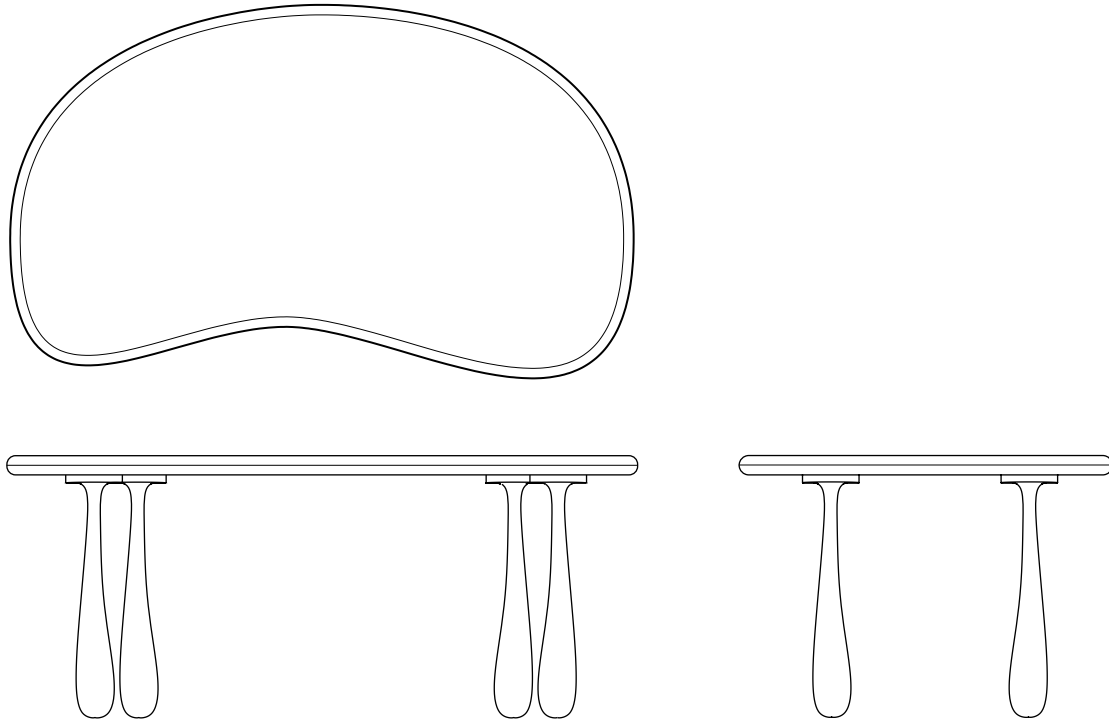

Shown: Black Walnut and Polished Bronze
Photography: Sean McBride
© Stacklab Inc. All rights reserved

Jupiter Collection | Desk

Unlimited

STACKLAB|OBJECT

Jupiter | Desk

Unlimited

This desk pairs our signature solid bronze Jupiter castings with a joined solid domestic hardwood or custom solid stone table top.

Honouring central-eastern Canada's manufacturing heritage, the Jupiter legs are cast in sand- the same process used to produce machine parts for heavy industry. The sand-casting process produces faintly perceptible irregularities that enhance the leg's tactile appeal.

The top is made of joined solid boards. The slightly different appearance of each board—so unlike the unnatural perfection of veneered furniture—generates unusual variety.

Rectilinear or organic shapes can be cut within the noted dimensions, without incurring additional costs.

Dimensions

- 36" W x 72" L x 29-1/2" H
- 42" W x 84" L x 29-1/2" H

Materials & Finishes

Table Top Options:

- Custom Solid Stone
- Black Walnut with Oil Finish
- White Oak with Oil Finish (Indoor/Outdoor)
- White Oak with Oil Stain Finish
- Oxidized Maple with Oil or Lacquer Finish