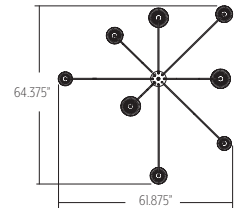

JIUN HO

HANAGASUMI

LT-PL-117-A

W 58.375" (1483mm) D 63.375" (1610mm) H 26" (660mm)

WALL PLATE

Wall Plate: DIA 6.25" (159mm) H 1.25" (32mm)

LT-PL-117-B

W 61.875" (1572mm) D 64.375" (1635mm) H 26" (660mm)

WALL PLATE

Wall Plate: DIA 6.25" (159mm) H 1.25" (32mm)

LT-PL-117-C

W 69.625" (1769mm) D 86.5" (2197mm) H 38" (914mm)

WALL PLATE

Wall Plate: DIA 6.25" (159mm) H 1.25" (32mm)

LT-PL-117-D

W 86.125" (2188mm) D 81.875" (2080mm) H 38" (914mm)

WALL PLATE

Wall Plate: DIA 6.25" (159mm) H 1.25" (32mm)

LT-PL-117-E

W 75.375" (1915mm) D 87.375" (2219mm) H 38" (914mm)

WALL PLATE

Wall Plate: DIA 6.25" (159mm) H 1.25" (32mm)

ELECTRICAL Dimmable G8 2700K Halogen lamp

SHADE Opal Flute Glass Ball

FINISH

- Brushed Bronze
- Cognac Bronze
- Cinnamon Bronze
- Champagne
- Matte White
- Satin Nickel
- Polished Nickel
- Graphite
- Espresso Bronze

OTHER INFORMATION

UL approved (or equivalent)

Light Bulb not included with fixture

For more information and finishes, visit our website