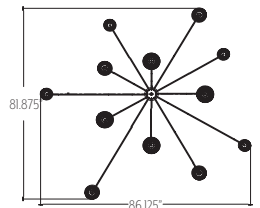

JIUN HO

HANAGASUMI

LT-PL-117-A

W 58.375" (1483mm) D 63.375" (1610mm) H 26" (660mm)

WALL PLATE

Wall Plate: DIA 6.25" (159mm) H 1.25" (32mm)

LT-PL-117-B

W 61.875" (1572mm) D 64.375" (1635mm) H 26" (660mm)

WALL PLATE

Wall Plate: DIA 6.25" (159mm) H 1.25" (32mm)

LT-PL-117-C

W 69.625" (1769mm) D 86.5" (2197mm) H 38" (914mm)

WALL PLATE

Wall Plate: DIA 6.25" (159mm) H 1.25" (32mm)

LT-PL-117-D

W 86.125" (2188mm) D 81.875" (2080mm) H 38" (914mm)

WALL PLATE

Wall Plate: DIA 6.25" (159mm) H 1.25" (32mm)

LT-PL-117-E

W 75.375" (1915mm) D 87.375" (2219mm) H 38" (914mm)

WALL PLATE

Wall Plate: DIA 6.25" (159mm) H 1.25" (32mm)

ELECTRICAL Dimmable G8 2700K Halogen lamp

SHADE Opal Flute Glass Ball

FINISH

- Brushed Bronze
- Cognac Bronze
- Cinnamon Bronze
- Champagne
- Matte White
- Satin Nickel
- Polished Nickel
- Graphite
- Espresso Bronze

OTHER INFORMATION

UL approved (or equivalent)

Light Bulb not included with fixture

For more information and finishes, visit our website