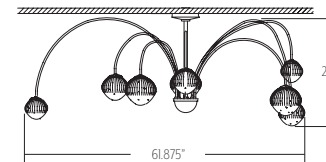

JIUN HO

HANAGASUMI

LT-PL-117-A

W 58.375" (1483mm) D 63.375" (1610mm) H 26" (660mm)

WALL PLATE

Wall Plate: DIA 6.25" (159mm) H 1.25" (32mm)

LT-PL-117-B

W 61.875" (1572mm) D 64.375" (1635mm) H 26" (660mm)

WALL PLATE

Wall Plate: DIA 6.25" (159mm) H 1.25" (32mm)

LT-PL-117-C

W 69.625" (1769mm) D 86.5" (2197mm) H 38" (914mm)

WALL PLATE

Wall Plate: DIA 6.25" (159mm) H 1.25" (32mm)

LT-PL-117-D

W 86.125" (2188mm) D 81.875" (2080mm) H 38" (914mm)

WALL PLATE

Wall Plate: DIA 6.25" (159mm) H 1.25" (32mm)

LT-PL-117-E

W 75.375" (1915mm) D 87.375" (2219mm) H 38" (914mm)

WALL PLATE

Wall Plate: DIA 6.25" (159mm) H 1.25" (32mm)

ELECTRICAL Dimmable G8 2700K Halogen lamp

SHADE Opal Flute Glass Ball

FINISH

- Brushed Bronze
- Cognac Bronze
- Cinnamon Bronze
- Champagne
- Matte White
- Satin Nickel
- Polished Nickel
- Graphite
- Espresso Bronze

OTHER INFORMATION

UL approved (or equivalent)

Light Bulb not included with fixture

For more information and finishes, visit our website