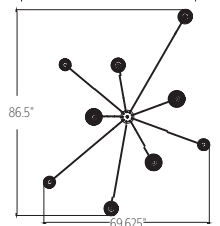

JIUN HO

HANAGASUMI

LT-PL-117-A

W 58.375" (1483mm) D 63.375" (1610mm) H 26" (660mm)

WALL PLATE

Wall Plate: DIA 6.25" (159mm) H 1.25" (32mm)

LT-PL-117-B

W 61.875" (1572mm) D 64.375" (1635mm) H 26" (660mm)

WALL PLATE

Wall Plate: DIA 6.25" (159mm) H 1.25" (32mm)

LT-PL-117-C

W 69.625" (1769mm) D 86.5" (2197mm) H 38" (914mm)

WALL PLATE

Wall Plate: DIA 6.25" (159mm) H 1.25" (32mm)

LT-PL-117-D

W 86.125" (2188mm) D 81.875" (2080mm) H 38" (914mm)

WALL PLATE

Wall Plate: DIA 6.25" (159mm) H 1.25" (32mm)

LT-PL-117-E

W 75.375" (1915mm) D 87.375" (2219mm) H 38" (914mm)

WALL PLATE

Wall Plate: DIA 6.25" (159mm) H 1.25" (32mm)

ELECTRICAL Dimmable G8 2700K Halogen lamp

SHADE Opal Flute Glass Ball

FINISH

- Brushed Bronze
- Cognac Bronze
- Cinnamon Bronze
- Champagne
- Matte White
- Satin Nickel
- Polished Nickel
- Graphite
- Espresso Bronze

OTHER INFORMATION

UL approved (or equivalent)

Light Bulb not included with fixture

For more information and finishes, visit our website