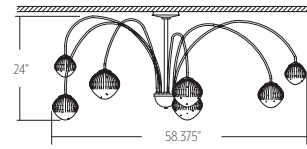

JIUN HO

HANAGASUMI

LT-PL-117-A

W 58.375" (1483mm) D 63.375" (1610mm) H 26" (660mm)

WALL PLATE

Wall Plate: DIA 6.25" (159mm) H 1.25" (32mm)

LT-PL-117-B

W 61.875" (1572mm) D 64.375" (1635mm) H 26" (660mm)

WALL PLATE

Wall Plate: DIA 6.25" (159mm) H 1.25" (32mm)

LT-PL-117-C

W 69.625" (1769mm) D 86.5" (2197mm) H 38" (914mm)

WALL PLATE

Wall Plate: DIA 6.25" (159mm) H 1.25" (32mm)

LT-PL-117-D

W 86.125" (2188mm) D 81.875" (2080mm) H 38" (914mm)

WALL PLATE

Wall Plate: DIA 6.25" (159mm) H 1.25" (32mm)

LT-PL-117-E

W 75.375" (1915mm) D 87.375" (2219mm) H 38" (914mm)

WALL PLATE

Wall Plate: DIA 6.25" (159mm) H 1.25" (32mm)

ELECTRICAL Dimmable G8 2700K Halogen lamp

SHADE Opal Flute Glass Ball

FINISH

- Brushed Bronze
- Cognac Bronze
- Cinnamon Bronze
- Champagne
- Matte White
- Satin Nickel
- Polished Nickel
- Graphite
- Espresso Bronze

OTHER INFORMATION

UL approved (or equivalent)

Light Bulb not included with fixture

For more information and finishes, visit our website