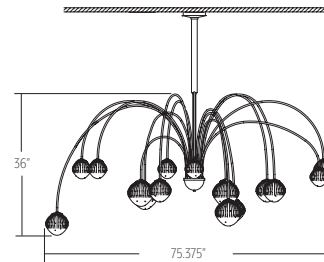

JIUN HO

HANAGASUMI

LT-PL-117-A

W 58.375" (1483mm) D 63.375" (1610mm) H 26" (660mm)

WALL PLATE

Wall Plate: DIA 6.25" (159mm) H 1.25" (32mm)

LT-PL-117-B

W 61.875" (1572mm) D 64.375" (1635mm) H 26" (660mm)

WALL PLATE

Wall Plate: DIA 6.25" (159mm) H 1.25" (32mm)

LT-PL-117-C

W 69.625" (1769mm) D 86.5" (2197mm) H 38" (914mm)

WALL PLATE

Wall Plate: DIA 6.25" (159mm) H 1.25" (32mm)

LT-PL-117-D

W 86.125" (2188mm) D 81.875" (2080mm) H 38" (914mm)

WALL PLATE

Wall Plate: DIA 6.25" (159mm) H 1.25" (32mm)

LT-PL-117-E

W 75.375" (1915mm) D 87.375" (2219mm) H 38" (914mm)

WALL PLATE

Wall Plate: DIA 6.25" (159mm) H 1.25" (32mm)

ELECTRICAL Dimmable G8 2700K Halogen lamp

SHADE Opal Flute Glass Ball

FINISH

- Brushed Bronze
- Cognac Bronze
- Cinnamon Bronze
- Champagne
- Matte White
- Satin Nickel
- Polished Nickel
- Graphite
- Espresso Bronze

OTHER INFORMATION

UL approved (or equivalent)

Light Bulb not included with fixture

For more information and finishes, visit our website