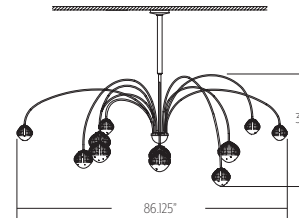

JIUN HO

HANAGASUMI

LT-PL-117-A

W 58.375" (1483mm) D 63.375" (1610mm) H 26" (660mm)

WALL PLATE

Wall Plate: DIA 6.25" (159mm) H 1.25" (32mm)

LT-PL-117-B

W 61.875" (1572mm) D 64.375" (1635mm) H 26" (660mm)

WALL PLATE

Wall Plate: DIA 6.25" (159mm) H 1.25" (32mm)

LT-PL-117-C

W 69.625" (1769mm) D 86.5" (2197mm) H 38" (914mm)

WALL PLATE

Wall Plate: DIA 6.25" (159mm) H 1.25" (32mm)

LT-PL-117-D

W 86.125" (2188mm) D 81.875" (2080mm) H 38" (914mm)

WALL PLATE

Wall Plate: DIA 6.25" (159mm) H 1.25" (32mm)

LT-PL-117-E

W 75.375" (1915mm) D 87.375" (2219mm) H 38" (914mm)

WALL PLATE

Wall Plate: DIA 6.25" (159mm) H 1.25" (32mm)

ELECTRICAL Dimmable G8 2700K Halogen lamp

SHADE Opal Flute Glass Ball

FINISH

- Brushed Bronze
- Cognac Bronze
- Cinnamon Bronze
- Champagne
- Matte White
- Satin Nickel
- Polished Nickel
- Graphite
- Espresso Bronze

OTHER INFORMATION

UL approved (or equivalent)

Light Bulb not included with fixture

For more information and finishes, visit our website