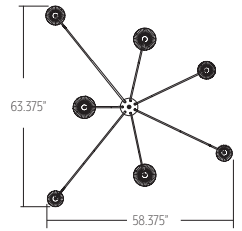

JIUN HO

HANAGASUMI

LT-PL-117-A

W 58.375" (1483mm) D 63.375" (1610mm) H 26" (660mm)

WALL PLATE

Wall Plate: DIA 6.25" (159mm) H 1.25" (32mm)

LT-PL-117-B

W 61.875" (1572mm) D 64.375" (1635mm) H 26" (660mm)

WALL PLATE

Wall Plate: DIA 6.25" (159mm) H 1.25" (32mm)

LT-PL-117-C

W 69.625" (1769mm) D 86.5" (2197mm) H 38" (914mm)

WALL PLATE

Wall Plate: DIA 6.25" (159mm) H 1.25" (32mm)

LT-PL-117-D

W 86.125" (2188mm) D 81.875" (2080mm) H 38" (914mm)

WALL PLATE

Wall Plate: DIA 6.25" (159mm) H 1.25" (32mm)

LT-PL-117-E

W 75.375" (1915mm) D 87.375" (2219mm) H 38" (914mm)

WALL PLATE

Wall Plate: DIA 6.25" (159mm) H 1.25" (32mm)

ELECTRICAL Dimmable G8 2700K Halogen lamp

SHADE Opal Flute Glass Ball

FINISH

- Brushed Bronze
- Cognac Bronze
- Cinnamon Bronze
- Champagne
- Matte White
- Satin Nickel
- Polished Nickel
- Graphite
- Espresso Bronze

OTHER INFORMATION

UL approved (or equivalent)

Light Bulb not included with fixture

For more information and finishes, visit our website