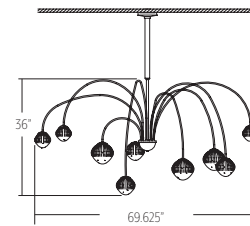

JIUN HO

HANAGASUMI

LT-PL-117-A

W 58.375" (1483mm) D 63.375" (1610mm) H 26" (660mm)

WALL PLATE

Wall Plate: DIA 6.25" (159mm) H 1.25" (32mm)

LT-PL-117-B

W 61.875" (1572mm) D 64.375" (1635mm) H 26" (660mm)

WALL PLATE

Wall Plate: DIA 6.25" (159mm) H 1.25" (32mm)

LT-PL-117-C

W 69.625" (1769mm) D 86.5" (2197mm) H 38" (914mm)

WALL PLATE

Wall Plate: DIA 6.25" (159mm) H 1.25" (32mm)

LT-PL-117-D

W 86.125" (2188mm) D 81.875" (2080mm) H 38" (914mm)

WALL PLATE

Wall Plate: DIA 6.25" (159mm) H 1.25" (32mm)

LT-PL-117-E

W 75.375" (1915mm) D 87.375" (2219mm) H 38" (914mm)

WALL PLATE

Wall Plate: DIA 6.25" (159mm) H 1.25" (32mm)

ELECTRICAL Dimmable G8 2700K Halogen lamp

SHADE Opal Flute Glass Ball

FINISH

- Brushed Bronze
- Cognac Bronze
- Cinnamon Bronze
- Champagne
- Matte White
- Satin Nickel
- Polished Nickel
- Graphite
- Espresso Bronze

OTHER INFORMATION

UL approved (or equivalent)

Light Bulb not included with fixture

For more information and finishes, visit our website