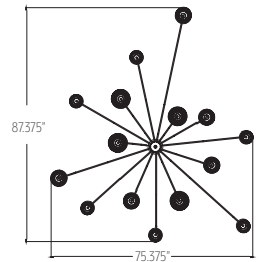

JIUN HO

HANAGASUMI

LT-PL-117-A

W 58.375" (1483mm) D 63.375" (1610mm) H 26" (660mm)

WALL PLATE

Wall Plate: DIA 6.25" (159mm) H 1.25" (32mm)

LT-PL-117-B

W 61.875" (1572mm) D 64.375" (1635mm) H 26" (660mm)

WALL PLATE

Wall Plate: DIA 6.25" (159mm) H 1.25" (32mm)

LT-PL-117-C

W 69.625" (1769mm) D 86.5" (2197mm) H 38" (914mm)

WALL PLATE

Wall Plate: DIA 6.25" (159mm) H 1.25" (32mm)

LT-PL-117-D

W 86.125" (2188mm) D 81.875" (2080mm) H 38" (914mm)

WALL PLATE

Wall Plate: DIA 6.25" (159mm) H 1.25" (32mm)

LT-PL-117-E

W 75.375" (1915mm) D 87.375" (2219mm) H 38" (914mm)

WALL PLATE

Wall Plate: DIA 6.25" (159mm) H 1.25" (32mm)

ELECTRICAL Dimmable G8 2700K Halogen lamp

SHADE Opal Flute Glass Ball

FINISH

- Brushed Bronze
- Cognac Bronze
- Cinnamon Bronze
- Champagne
- Matte White
- Satin Nickel
- Polished Nickel
- Graphite
- Espresso Bronze

OTHER INFORMATION

UL approved (or equivalent)

Light Bulb not included with fixture

For more information and finishes, visit our website