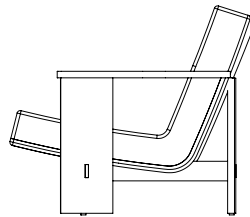

## GOMA LOUNGE CHAIR

CH-20-116-A

W 32.5" (83 cm) D 37.5" (95 cm) H 32" (81 cm)

SH 16.5" (42 cm) AH 22" (56 cm)

COM 5 yds COL 90 sq ft