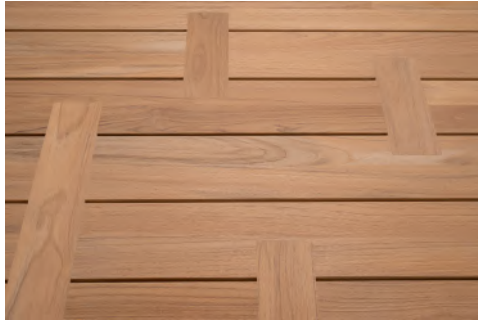

JIUN HO

FURNITURE

Furu Outdoor Table

JIUN HO

SHOWN

Wood: Teak with Natural Finish

Metal: Stainless Steel with Satin Finish

FURU OUTDOOR TABLE

TA-21-124-A

W 96" (244 cm) D 42" (107 cm) H 30.25" (77 cm)