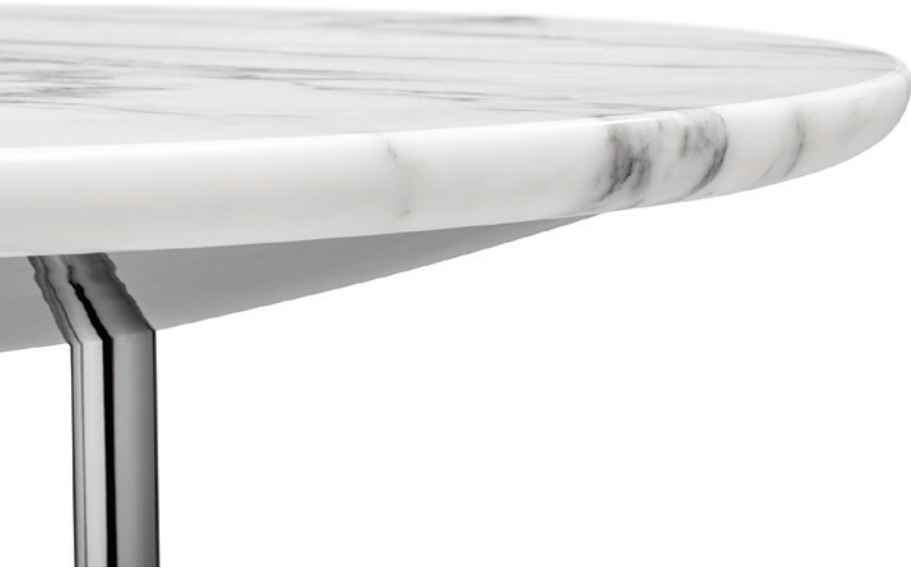

POWELL & BONNELL

9674

FUNDY COCKTAIL TABLE

Sculptural table with sail inspired steel legs and onset top of stone.

9674 Fundy Cocktail Table: 20" dia. X 24.5"h

WWW.POWELLANDBONNELL.COM

9674

FUNDY COCKTAIL TABLE

Shown As: Polished Nickel base with Statuario marble top.
Custom sizes and finishes available.

WWW.POWELLANDBONNELL.COM