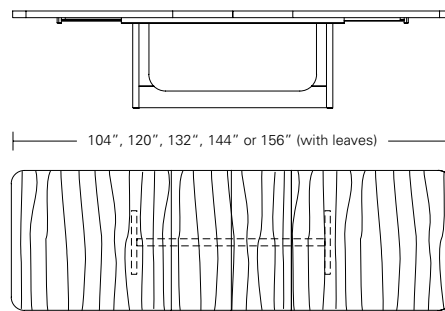

Bruneau Extension Table C (two leaves in center)

DESCRIPTION	FINISH OPTIONS	
Bruneau Table: Veneer top with radiused corners and thick veneer edge. Solid wood base with levelers. Metal base end caps. Standard Options: Two tone finish. Metal Options: Satin brass, medium bronze, dark bronze, or satin aluminum end caps. Custom Orders: Custom sizes, woods and finishes are available. Please request a price quotation.	Standard - Natural / Stained: Bronze Ash, Burnt Ash, Ebonized Ash, Grey Ash, Mahogany, Medium Mahogany, Oak, Bluff Oak, Grey Oak, Fumed Oak, Walnut, Medium Walnut, Dark Walnut, Ebonized Walnut, Grey Walnut, Silver Walnut, Terra Walnut, Bronze Walnut, Claro Toned Walnut.	Premium - Cerused / Bleached: Bleached Ash, Cerused Ash, Cerused Grey Ash, Cerused Bronze Ash, Cerused Burnt Ash, Cerused Mahogany, Cerused Dark Mahogany, Bleached Walnut, Cerused Walnut, Cerused Grey Walnut, Cerused Silver Walnut, Cerused Bronze Walnut, Cerused Oak.