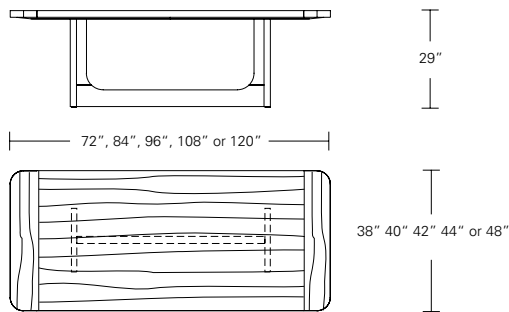

BRUNEAU TABLE

108W x 44D x 29H

Shown in Walnut with Medium Bronze metal.

The Bruneau Table combines U shaped base components with a radiused corner table top. The metal end caps create a linear closure to the open ends of the modern trestle base. Available in fixed or extension versions in a wide range of sizes and finishes.

BRUNEAU TABLE

Bruneau Table
 72"W x 38"D x 29"H 108"W x 44"D x 29"H
 84"W x 40"D x 29"H 120"W x 48"D x 29"H
 96"W x 42"D x 29"H

Bruneau Extension Table E (w/ end caps)
 72"W (104"w/two 16"leaves) x 38"D x 29"H
 84"W (120"w/two 18"leaves) x 40"D x 29"H
 96"W (132"w/two 18"leaves) x 42"D x 29"H
 108"W (144"w/two 18"leaves) x 44"D x 29"H
 120"W (156"w/two 18"leaves) x 48"D x 29"H

Bruneau Extension Table C (w/ leaves in center)
 72"W (104"w/two 16"leaves) x 38"D x 29 1/4"H
 84"W (120"w/two 18"leaves) x 40"D x 29 1/4"H
 96"W (132"w/two 18"leaves) x 42"D x 29 1/4"H
 108"W (144"w/two 18"leaves) x 44"D x 29 1/4"H
 120"W (156"w/two 18"leaves) x 48"D x 29 1/4"H