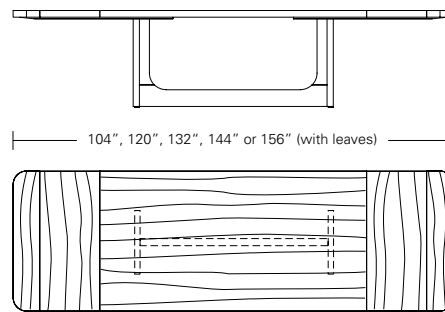

BRUNEAU TABLE

108W x 44D x 29H

Shown in Walnut with Medium Bronze metal.

The Bruneau Table combines U shaped base components with a radiused corner table top. The metal end caps create a linear closure to the open ends of the modern trestle base. Available in fixed or extension versions in a wide range of sizes and finishes.

BRUNEAU TABLE

Bruneau Table
 72"W x 38"D x 29"H 108"W x 44"D x 29"H
 84"W x 40"D x 29"H 120"W x 48"D x 29"H
 96"W x 42"D x 29"H

Bruneau Extension Table E (w/ end caps)
 72"W (104"w/two 16"leaves) x 38"D x 29"H
 84"W (120"w/two 18"leaves) x 40"D x 29"H
 96"W (132"w/two 18"leaves) x 42"D x 29"H
 108"W (144"w/two 18"leaves) x 44"D x 29"H
 120"W (156"w/two 18"leaves) x 48"D x 29"H

Bruneau Extension Table C (w/ leaves in center)
 72"W (104"w/two 16"leaves) x 38"D x 29 1/4"H
 84"W (120"w/two 18"leaves) x 40"D x 29 1/4"H
 96"W (132"w/two 18"leaves) x 42"D x 29 1/4"H
 108"W (144"w/two 18"leaves) x 44"D x 29 1/4"H
 120"W (156"w/two 18"leaves) x 48"D x 29 1/4"H