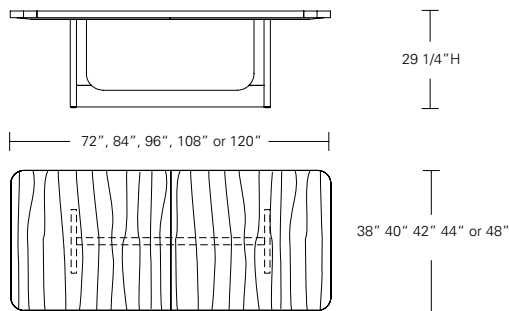

BRUNEAU TABLE

108W x 44D x 29H

Shown in Walnut with Medium Bronze metal.

The Bruneau Table combines U shaped base components with a radiused corner table top. The metal end caps create a linear closure to the open ends of the modern trestle base. Available in fixed or extension versions in a wide range of sizes and finishes.

BRUNEAU TABLE

Bruneau Table
 72"W x 38"D x 29"H 108"W x 44"D x 29"H
 84"W x 40"D x 29"H 120"W x 48"D x 29"H
 96"W x 42"D x 29"H

Bruneau Extension Table E (w/ end caps)
 72"W (104"w/two 16"leaves) x 38"D x 29"H
 84"W (120"w/two 18"leaves) x 40"D x 29"H
 96"W (132"w/two 18"leaves) x 42"D x 29"H
 108"W (144"w/two 18"leaves) x 44"D x 29"H
 120"W (156"w/two 18"leaves) x 48"D x 29"H

Bruneau Extension Table C (w/ leaves in center)
 72"W (104"w/two 16"leaves) x 38"D x 29 1/4"H
 84"W (120"w/two 18"leaves) x 40"D x 29 1/4"H
 96"W (132"w/two 18"leaves) x 42"D x 29 1/4"H
 108"W (144"w/two 18"leaves) x 44"D x 29 1/4"H
 120"W (156"w/two 18"leaves) x 48"D x 29 1/4"H