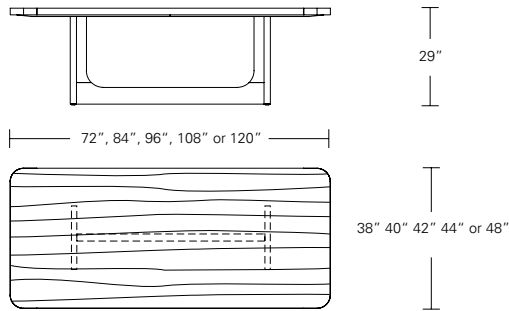

BRUNEAU TABLE

108W x 44D x 29H

Shown in Walnut with Medium Bronze metal.

The Bruneau Table combines U shaped base components with a radiused corner table top. The metal end caps create a linear closure to the open ends of the modern trestle base. Available in fixed or extension versions in a wide range of sizes and finishes.

BRUNEAU TABLE

Bruneau Table
 72"W x 38"D x 29"H 108"W x 44"D x 29"H
 84"W x 40"D x 29"H 120"W x 48"D x 29"H
 96"W x 42"D x 29"H

Bruneau Extension Table E (w/ end caps)
 72"W (104"w/two 16"leaves) x 38"D x 29"H
 84"W (120"w/two 18"leaves) x 40"D x 29"H
 96"W (132"w/two 18"leaves) x 42"D x 29"H
 108"W (144"w/two 18"leaves) x 44"D x 29"H
 120"W (156"w/two 18"leaves) x 48"D x 29"H

Bruneau Extension Table C (w/ leaves in center)
 72"W (104"w/two 16"leaves) x 38"D x 29 1/4"H
 84"W (120"w/two 18"leaves) x 40"D x 29 1/4"H
 96"W (132"w/two 18"leaves) x 42"D x 29 1/4"H
 108"W (144"w/two 18"leaves) x 44"D x 29 1/4"H
 120"W (156"w/two 18"leaves) x 48"D x 29 1/4"H