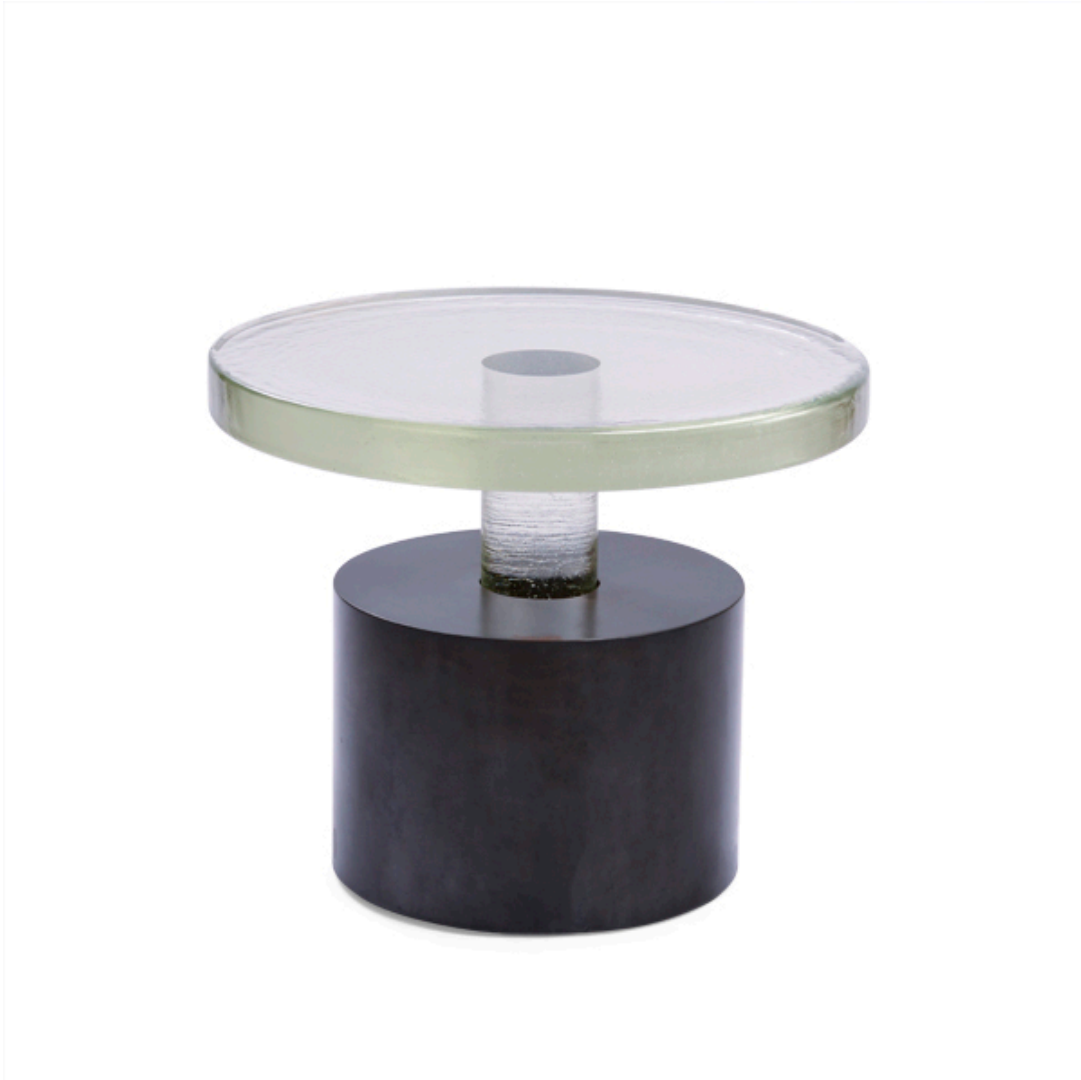

J•LISTONDESIGN

BISHOP TABLE 22"

BLACKENED STEEL BASE WITH CAST GLASS TOP
AVAILABLE TO ORDER AT 15", 18" OR 21" TALL
CUSTOM SIZES AVAILABLE UPON REQUEST