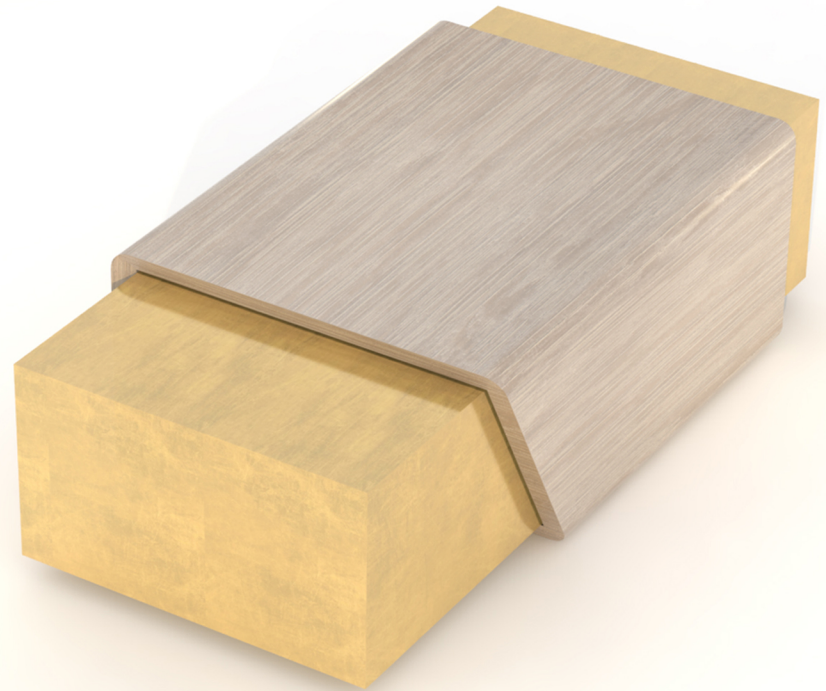

## ARGENTO

**DIMENSIONS:**  
60"W X 30"D X 18"H  
CUSTOM SIZES AVAILABLE

**FINISH:**  
STANDARD, PREMIUM, AND CUSTOM FINISHES AVAILABLE