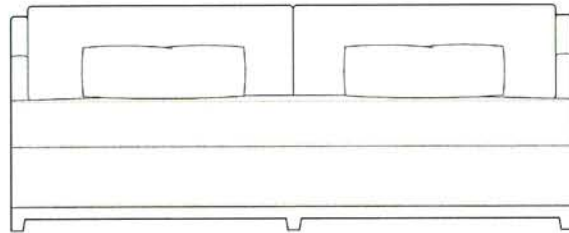

DECATUR SOFA

84"L X 40"D X 32"H

LOS ANGELES | NEW YORK | SEATTLE
CHRISTIANGREVSTADCOLLECTION.COM

CHRISTIAN
GREVSTAD

DESCRIPTION

(2) LOOSE BACKS, BOXED WITH SELF WELT
(1) LOOSE SEAT, BOXED WITH SELF WELT
EXPOSED WOOD BASE WITH TAPERED WOOD LEGS
WITH (3) LEGS ACROSS FRONT AND (2) LEGS AT BACK
(2) 18" X 24" THROW PILLOWS

100S-84 DECATUR SOFA

DIMENSIONS

84"L X 40"D X 32"H (35/36" TO TOP OF BACK CUSHION)
SEAT DEPTH: 23"
SEAT HEIGHT: 19.5"
ARM HEIGHT: 26"

OPTIONS

CUSTOM SIZES (SEE PRICE LIST)

Los Angeles | PACIFIC DESIGN CENTER, MIMI LONDON, 310.855.2567
New York | NEW YORK DESIGN CENTER, DENNIS MILLER, 212.684.0070
Seattle | SEATTLE DESIGN CENTER, TERRIS DRAHEIM, 206.763.4100