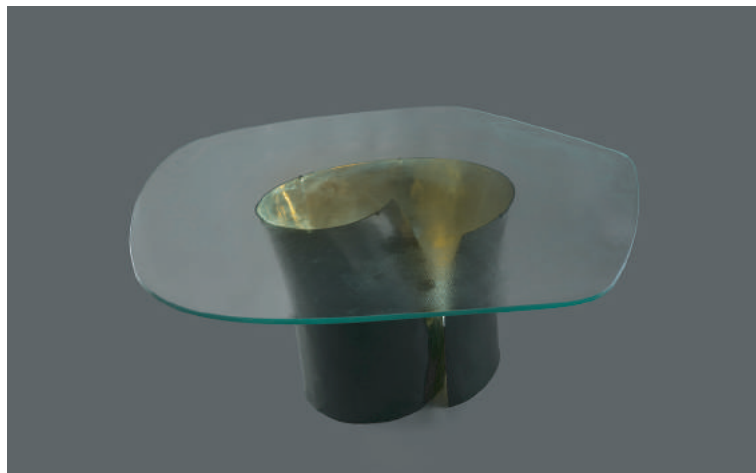

## COLCA TABLE

CMPT-18-101-A (top only)

W 68" D 68" H 0.75"

TA-17-126-CMPT-BASE (base only)

W 34.5" D 26" H 29"

## SHOWN

Top: architectural glass with molten texture (underside)

Base: Patina Bronze on exterior, high-polish finish on interior