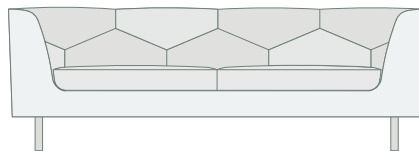

79"

84"

96"

**CLOUDBOX SEATING—NIMBUS SOFA**

Cloudbox takes its cue from a stalwart tradition, the Chesterfield—updated with a contemporary perspective.

The Nimbus pattern of over-scaled half hexagons is classic and bold.

The upholstered box is elevated on slender runner legs rendered in metal and wood that lend strength and warmth to its modern aesthetic.

The Nimbus pattern is available in fabric or leather.

**DIMENSIONS**

79" L x 33.75" D x 28.5" H

84" L x 33.75" D x 28.5" H

96" L x 33.75" D x 28.5" H

**MATERIAL REQUIREMENT OPTIONS**

One COM overall

79" Long: COM 13 yards

84" Long: COM 14 yards

96" Long: COM 15 yards