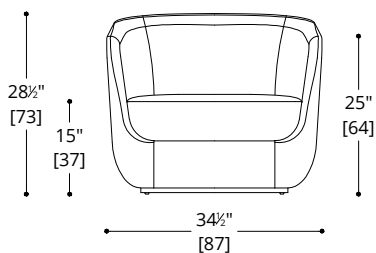

CLASP LOUNGE CHAIR

CLASP LOUNGE CHAIR

COM Required: 7.3 m [8 yd]

COL Required: 13.4 m² [144 ft²]

NOTES:

PLEASE CONFIRM DETAILS OF THIS TEAR SHEET WITH YOUR LOCAL SALES ASSOCIATE.