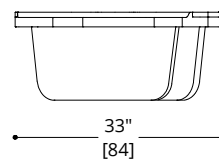

CASCADE COFFEE TABLE

CASCADE COFFEE TABLE

CENTER INSERT

Lacquer
Standard Wood
Marble

TOP & BASE

Lacquer
Standard Wood

NOTES:
PLEASE CONFIRM DETAILS OF THIS TEAR SHEET WITH YOUR LOCAL SALES ASSOCIATE.