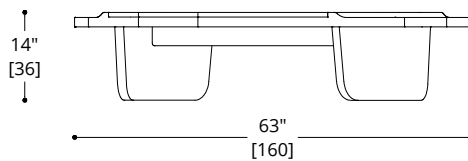

CASCADE COFFEE TABLE

CASCADE COFFEE TABLE

CENTER INSERT

Lacquer
Standard Wood
Marble

TOP & BASE

Lacquer
Standard Wood

NOTES:
PLEASE CONFIRM DETAILS OF THIS TEAR SHEET WITH YOUR LOCAL SALES ASSOCIATE.