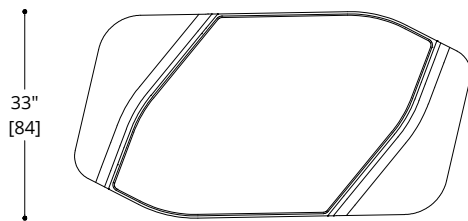

CASCADE COFFEE TABLE

CASCADE COFFEE TABLE

CENTER INSERT

Lacquer
Standard Wood
Marble

TOP & BASE

Lacquer
Standard Wood

NOTES:
PLEASE CONFIRM DETAILS OF THIS TEAR SHEET WITH YOUR LOCAL SALES ASSOCIATE.