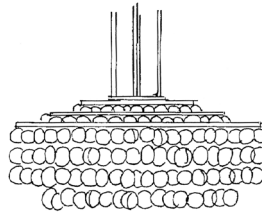

SQUARE CHANDELIER

5006 S

fuselighting.com

© COPYRIGHT FUSE LIGHTING.
ALL RIGHTS RESERVED.

2020