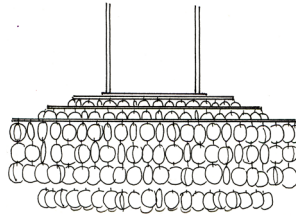

AVALON SCONCE

9006

HEIGHT: 14 1/2" (36.8 CM)

WIDTH: 10 1/2" (26.7 CM)

PROJECTION: 5 1/2" (14.0 CM)

BACKPLATE: 14"H X 4 1/2"W
(35.6H X 11.4W)

WIRING: 1 MEDIUM-BASE SOCKET,
60 WATT MAX.

RECOMMENDED BULB:
CLEAR T-10

J-BOX LOCATION:
7" (17.8) FROM TOP OF FIXTURE

METAL FINISHES

BRUSHED BRASS

LIGHT ANTIQUE BRASS

DARK ANTIQUE BRASS

MATTE BRASS

POLISHED NICKEL

SATIN NICKEL

OIL RUBBED BRONZE

GLOSS WHITE POWDER COAT

MATTE BLACK POWDER COAT

PATINATED STEEL

SHELLS

2" (5.1) DIAMETER CAPIZ SHELLS

ALSO AVAILABLE IN CUSTOM SHAPES
AND SIZES.

RECTANGLE CHANDELIER