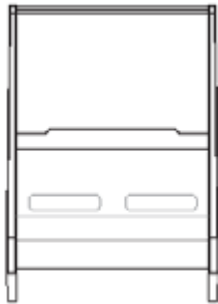

## ANRISTAR BED

BD-00-101-T (TWIN)

W 41" D 88" H 93"

BD-00-101-Q (QUEEN)

W 67" D 88" H 93"

BD-00-101-K (KING)

W 82" D 88" H 93"

BD-00-101-CK (CAL KING)

W 78" D 92" H 93"

Headboard : H 54"

Footboard : H 19"

Note : Mattress platform is 12" above finished floor

Side rails can hide up to a 7" box spring