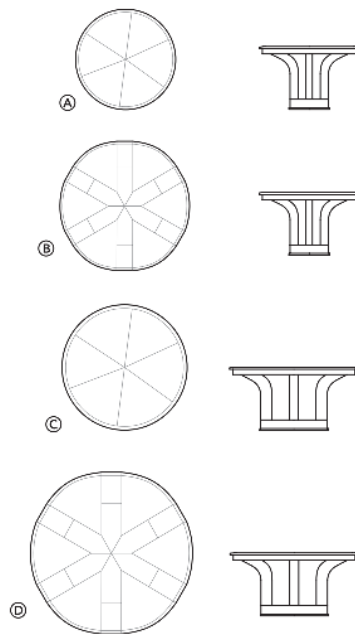

# JIUN HO

SHOWN

Wood : Walnut / Enoki

Metal : Cinnamon

AMBOISE TABLE

ROUND TOP

TA-09-110-A

DIA 49" H 30.25"

ROUND, EXPANDABLE TOP

TA-09-110-B

DIA 49-65" H 30.25"

ROUND TOP

TA-09-110-C

DIA 62" H 30.25"

ROUND, EXPANDABLE TOP

TA-09-110-D

DIA 62-82" H 30.25"

Note : Self-storing "handkerchief" leaf mechanism.

After expansion, table top will not remain a perfect circle