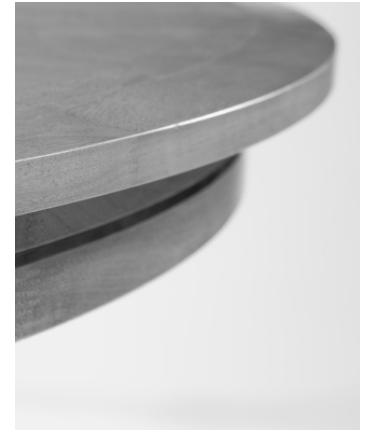

# JIUN HO

SHOWN

Wood : Walnut / Enoki

Metal : Cinnamon

AMBOISE TABLE

ROUND TOP

TA-09-110-A

DIA 49" H 30.25"

ROUND, EXPANDABLE TOP

TA-09-110-B

DIA 49-65" H 30.25"

ROUND TOP

TA-09-110-C

DIA 62" H 30.25"

ROUND, EXPANDABLE TOP

TA-09-110-D

DIA 62-82" H 30.25"

Note : Self-storing "handkerchief" leaf mechanism.

After expansion, table top will not remain a perfect circle