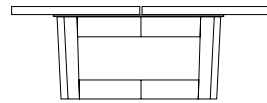

**DUETTE COCKTAIL TABLE**

**54W x 32D x 16H**

Shown with optional Claro Walnut top with live edge and Claro Toned walnut base.

Duette Cocktail Tables are designed to show the unique grain character found in their solid wood tops. These tables can be specified with standard plank-style tops or book matched slabs of Claro Walnut with live or square edges. The base is available in two styles, the standard trestle version (as shown) or the X base.

# DUETTE COCKTAIL TABLE

DENNIS MILLER ASSOCIATES  
 200 Lexington Avenue Suite 1210 New York, NY 10016  
 212.684.0070 Fax.212.684.0776 www.dennismiller.com

42", 48", 54" or 60"

42", 48", 54" or 60"

live edge option

### Duette Square Cocktail Table

42" W x 42" D x 16" H  
 48" W x 48" D x 16" H  
 54" W x 54" D x 16" H  
 60" W x 60" D x 16" H

### Duette Rectangular Cocktail Table X-Base

48" W x 28" D x 16" H  
 54" W x 32" D x 16" H  
 60" W x 36" D x 16" H