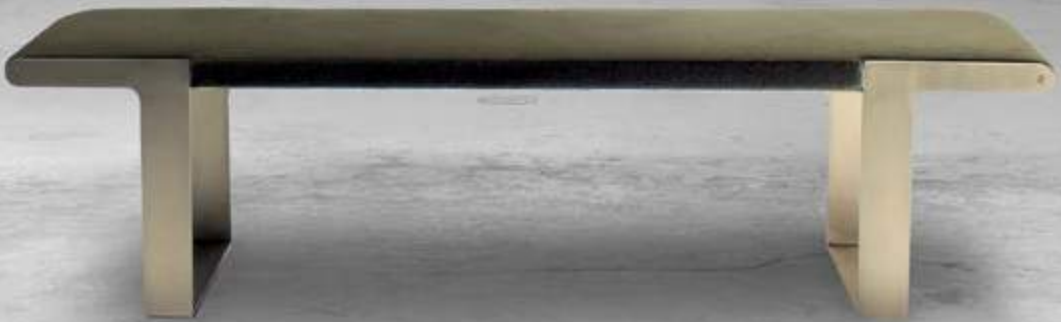

JIUN HO

FURNITURE

Arica Bench + Table

jiunho.com

JIUN HO

SHOWN
Metal : Champagne

ARICA BENCH + TABLE

BENCH

BCH-12-102-A

L 48" W 20" H 18" SH 18"

COM 2 yds COL 36 sq ft

BCH-12-102-B

L 60" W 20" H 18" SH 18"

COM 2.5 yds COL 45 sq ft

BCH-12-102-C

L 72" W 20" H 18" SH 18"

COM 3 yds COL 54 sq ft

BCH-12-102-D

L 84" W 20" H 18" SH 18"

COM 3.5 yds COL 63 sq ft

RECTANGULAR TABLE

BCH-12-102-TBL-A

L 48" W 20" H 18"

BCH-12-102-TBL-B

L 60" W 30" H 18"

BCH-12-102-TBL-C

L 72" W 36" H 18"

BCH-12-102-TBL-D

L 84" W 36" H 18"

Note : Table standard wood is Oak or Lacquer

Available in custom polished stainless steel, please inquire

DENNIS MILLER ASSOCIATES