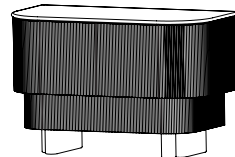

JIUN HO

FURNITURE

Xaaga Cabinet

JIUN HO

SHOWN

Wood: Oak with Natural Finish

Top: Silver Travertine Stone with Honed Finish

4 cabinet doors with 2 compartments and 1 adjustable shelf per each on the upper side

1 drawer on each end on the upper side

2 drawers at the bottom

Integrated pulls with soft self-closing full extension ball bearing drawers glides

Feature: Round tambour slats detail

Heavy-duty adjustable glides underneath each leg

Soft self-closing cabinet hinges with invisible magnetic catch.

Drawer pulls with soft self-closing full extension ball bearing drawers glides

XAAGA CABINET

DR-23-107-A32-ST(STONE TOP)

W 32" (81 cm) H 20" (51 cm) H 26" (66 cm)

DR-23-107-A32-WD(WOOD TOP)

W 32" (81 cm) H 20" (51 cm) H 26" (66 cm)

DR-23-107-B50-ST(STONE TOP)

W 50" (127 cm) H 24" (61 cm) H 32" (81 cm)

DR-23-107-B50-WD(WOOD TOP)

W 50" (127 cm) H 24" (61 cm) H 32" (81 cm)