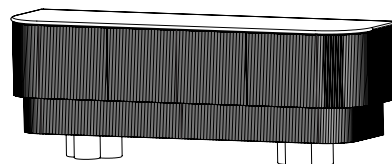

Soft self-closing cabinet hinges with invisible magnetic catch.

Drawer pulls with soft self-closing full extension ball bearing drawers glides

XAAGA CABINET

DR-23-107-A32-ST(STONE TOP)

W 32" (81 cm) H 20" (51 cm) H 26" (66 cm)

DR-23-107-A32-WD(WOOD TOP)

W 32" (81 cm) H 20" (51 cm) H 26" (66 cm)

DR-23-107-B50-ST(STONE TOP)

W 50" (127 cm) H 24" (61 cm) H 32" (81 cm)

DR-23-107-B50-WD(WOOD TOP)

W 50" (127 cm) H 24" (61 cm) H 32" (81 cm)

DR-23-107-C72-ST(STONE TOP)

W 72" (183 cm) H 24" (61 cm) H 32" (81 cm)

DR-23-107-C72-WD(WOOD TOP)

W 72" (183 cm) H 24" (61 cm) H 32" (81 cm)

DR-23-107-D90-ST(STONE TOP)

W 90" (228 cm) H 24" (61 cm) H 32" (81 cm)