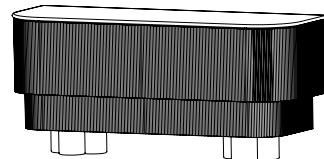

1 drawer on each end on the upper side

2 drawers at the bottom

Integrated pulls with soft self-closing full extension ball bearing drawers glides

Feature: Round tambour slats detail

Heavy-duty adjustable glides underneath each leg

Soft self-closing cabinet hinges with invisible magnetic catch.

Drawer pulls with soft self-closing full extension ball bearing drawers glides

XAAGA CABINET

DR-23-107-A32-ST(STONE TOP)

W 32" (81 cm) H 20" (51 cm) H 26" (66 cm)

DR-23-107-A32-WD(WOOD TOP)

W 32" (81 cm) H 20" (51 cm) H 26" (66 cm)

DR-23-107-B50-ST(STONE TOP)

W 50" (127 cm) H 24" (61 cm) H 32" (81 cm)

DR-23-107-B50-WD(WOOD TOP)

W 50" (127 cm) H 24" (61 cm) H 32" (81 cm)