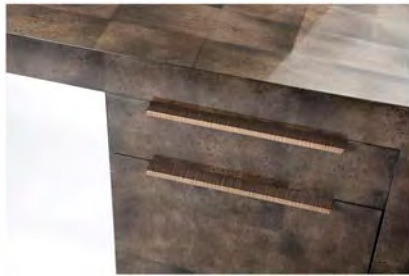

RYAN | JACKSON

William Desk

A smartly styled desk with a 1930's sensibility

Finish options:

All woods, lacquers, parchments

Hardware: See finish chart

Optional: Leather lined drawer

Standard size:

68"L x 30"D x 30"H

Custom sizes available

Shown as:

Parchment finish

Medium bronze hardware

68"L x 30"D x 30"H

DENNIS MILLER ASSOCIATES

200 Lexington Avenue Suite 1210 New York, NY 10016