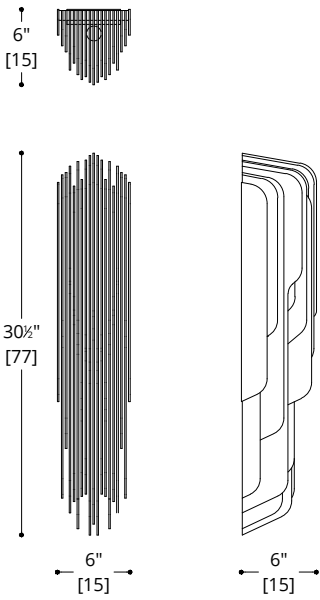

ATELIER PURCELL

WESLEY SCONCE

ATELIER PURCELL

WESLEY SCONCE

FINISH

Hand Patinated Metal

LED:

2700K Warm white

Driver included

NOTES:

PLEASE CONFIRM DETAILS OF THIS TEAR SHEET WITH YOUR LOCAL SALES ASSOCIATE.

Alexander Purcell Rodrigues Design reserves the right to make technological and aesthetic improvements to its models, including changes to the sizes and materials, without notice. The technical drawings do not define the details of the product. The measurements shown are indicative and may undergo changes. In particular, the dimensions relevant to the padded parts are subject to usage tolerances over time caused by the normal adjustment of the padding. For specific information, please contact us directly or the dealer closest to you.