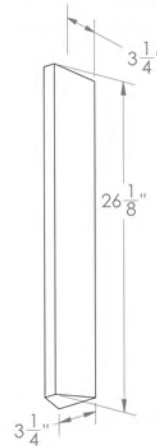

JH | NY

jiunhony.com

Tel: (212) 684-0070

(510) 219-5621

Hersh Design

www.hershdesign.com