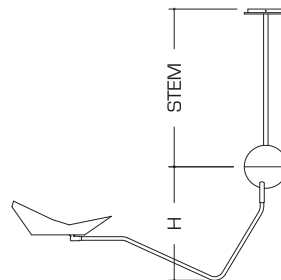

MOUNTING OPTIONS

STANDARD CHANDELIER WITH STEM