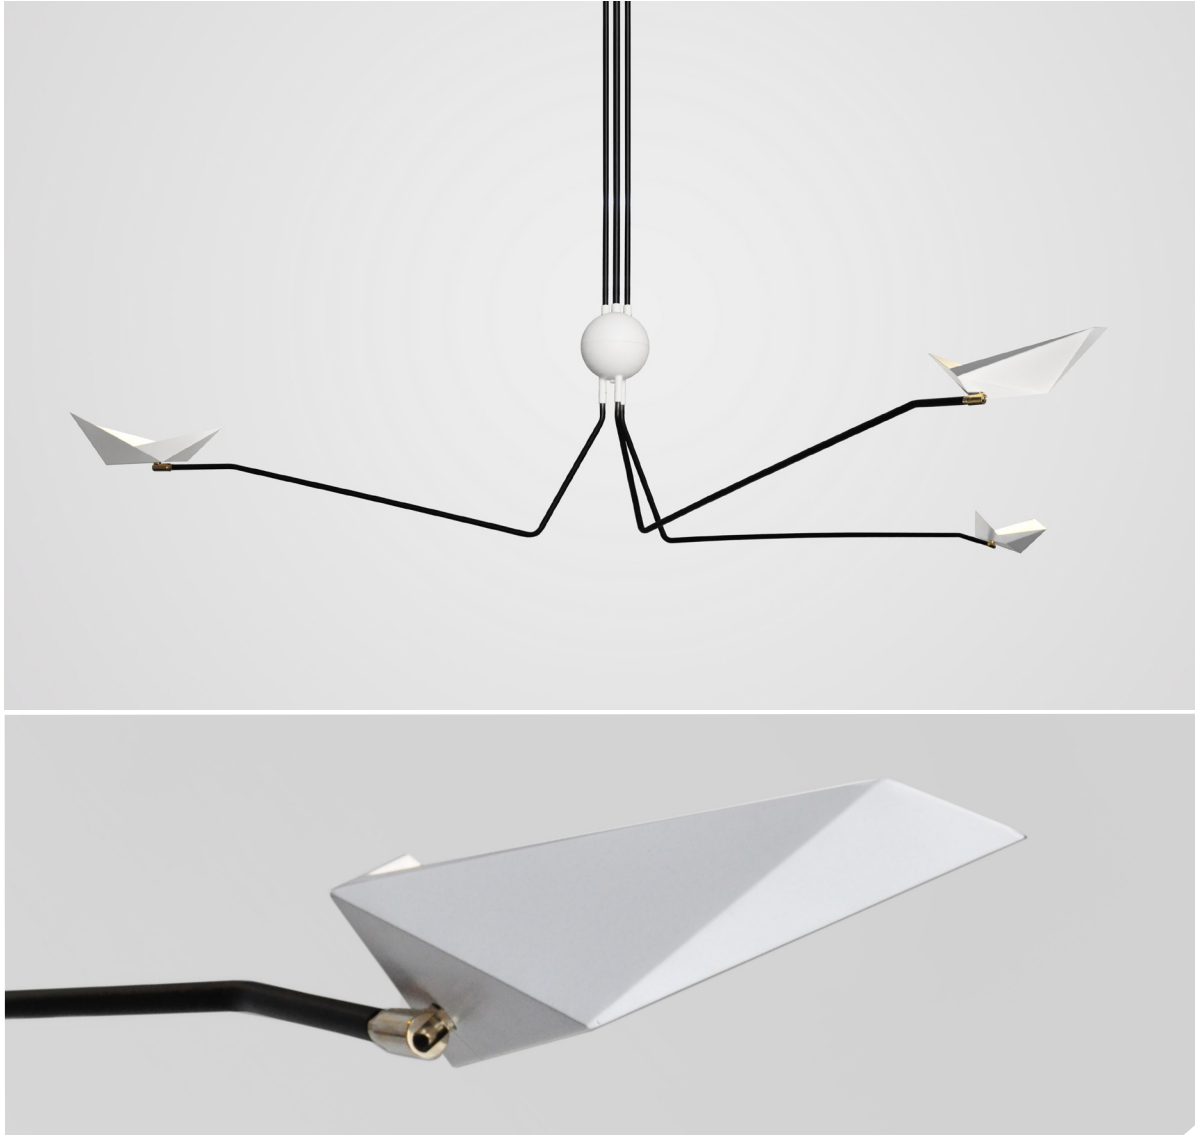

# F U S E

lighting

## VOLAR CHANDELIER 5062A

SHOWN WITH CUSTOM SINGLE STEM  
SPLIT FINISH BLACK & WHITE POWDER COAT WITH MATTE BRASS ACCENTS

© 2000-2020 FUSE LIGHTING.  
ALL RIGHTS RESERVED.

### 5062A

HEIGHT: APPROX. 16" (40.6 CM)

DIAMETER: APPROX. 102" (259.1 CM)

STEM: 22" (55.9 CM)

OAH: 38" (96.5 CM)

CEILING CANOPY: 6" DIA.  
(15.2 DIA)

WEIGHT: APPROX. 25 LBS.

WIRING: 3 LED GY6.35 BI-PIN BASE  
SOCKETS, 50 WATT MAX. EACH

### 5062B

HEIGHT: APPROX. 16" (40.6 CM)

DIAMETER: APPROX. 126" (320.0 CM)

STEM: 22" (55.9 CM)

OAH: 38" (96.5 CM)

CEILING CANOPY: 6" DIA.  
(15.2 DIA)

WEIGHT: APPROX. 30 LBS.

WIRING: 5 LED GY6.35 BI-PIN BASE  
SOCKETS, 50 WATT MAX. EACH