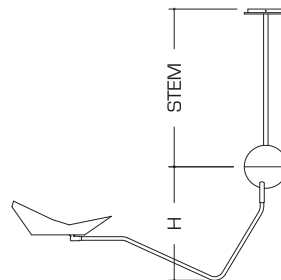

5062A

HEIGHT: APPROX. 16" (40.6 CM)

DIAMETER: APPROX. 102" (259.1 CM)

STEM: 22" (55.9 CM)

OAH: 38" (96.5 CM)

CEILING CANOPY: 6" DIA.
(15.2 DIA)

WEIGHT: APPROX. 25 LBS.

WIRING: 3 LED GY6.35 BI-PIN BASE
SOCKETS, 50 WATT MAX. EACH

RECOMMENDED BULB:
CLEAR JCD HALOGEN T-4, 35 WATT

FIVE-ARM

5062B

HEIGHT: APPROX. 16" (40.6 CM)

DIAMETER: APPROX. 126" (320.0 CM)

STEM: 22" (55.9 CM)

OAH: 38" (96.5 CM)

CEILING CANOPY: 6" DIA.
(15.2 DIA)

WEIGHT: APPROX. 30 LBS.

WIRING: 5 LED GY6.35 BI-PIN BASE
SOCKETS, 50 WATT MAX. EACH

RECOMMENDED BULB:
CLEAR JCD HALOGEN T-4, 35 WATT

METAL FINISHES

BRUSHED BRASS

LIGHT ANTIQUE BRASS

DARK ANTIQUE BRASS

MATTE BRASS

THIS FIXTURE HAS A MAXIMUM
OVERALL HEIGHT OF 96". ANYTHING
LONGER MAY REQUIRE A RETROFIT

OVERALL DIAMETER

3-ARM CHANDELIER

5-ARM CHANDELIER

MOUNTING OPTIONS

STANDARD CHANDELIER WITH STEM

CHANDELIER ALSO AVAILABLE AS A
CEILING MOUNT (NO STEM). PLEASE
SPECIFY AT TIME OF PURCHASE.