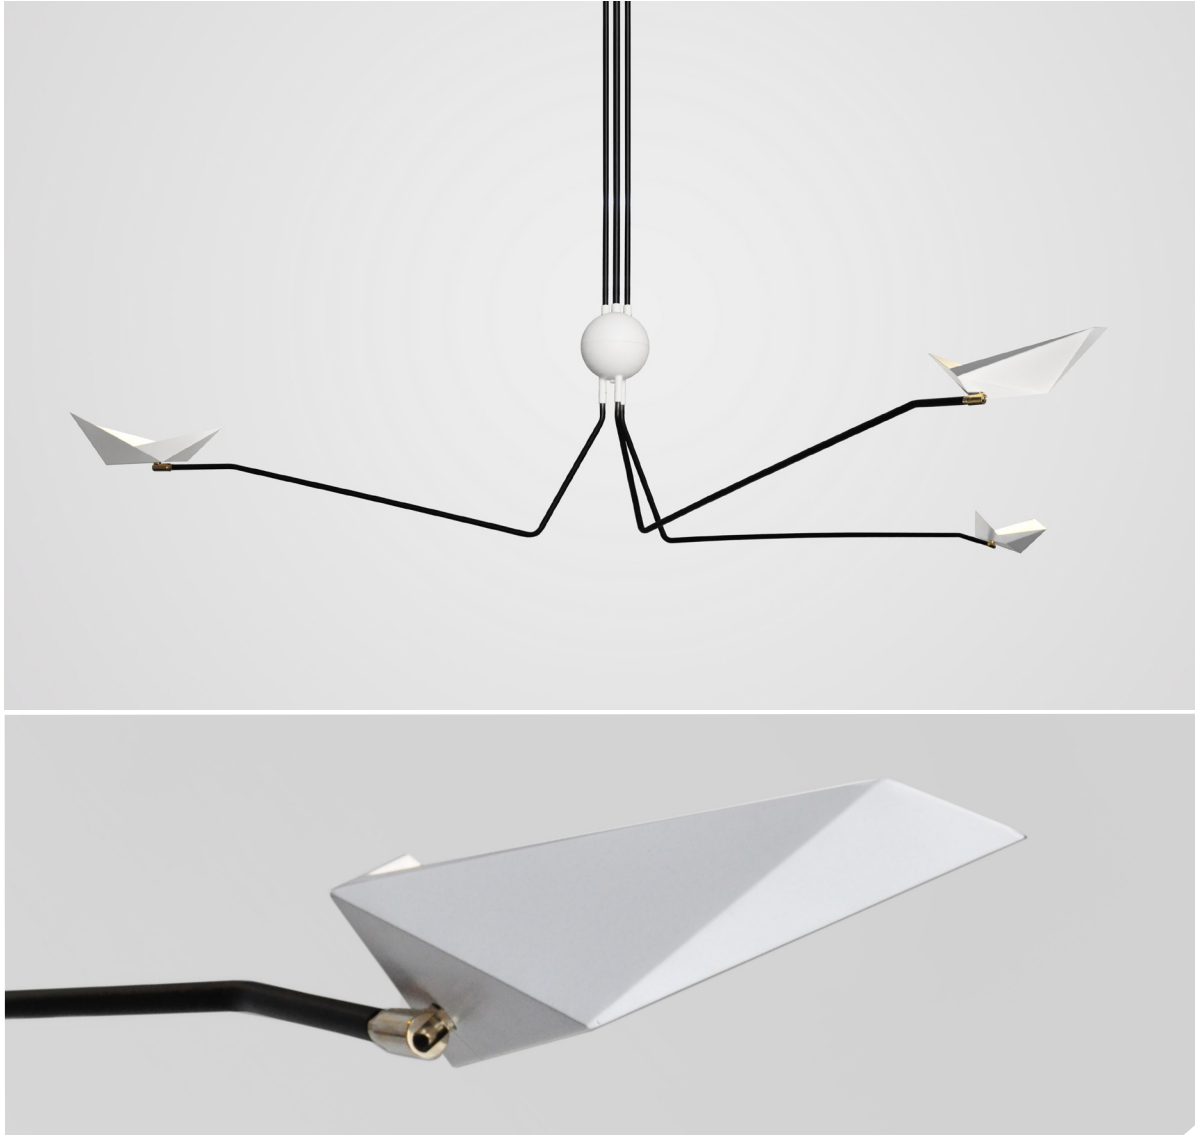

F U S E

lighting

VOLAR CHANDELIER 5062A

SHOWN WITH CUSTOM SINGLE STEM
SPLIT FINISH BLACK & WHITE POWDER COAT WITH MATTE BRASS ACCENTS

© 2000-2020 FUSE LIGHTING.
ALL RIGHTS RESERVED.

VOLAR CHANDELIER

THREE-ARM

5062A

HEIGHT: APPROX. 16" (40.6 CM)

DIAMETER: APPROX. 102" (259.1 CM)

STEM: 22" (55.9 CM)

OAH: 38" (96.5 CM)

CEILING CANOPY: 6" DIA.
(15.2 DIA)

WEIGHT: APPROX. 25 LBS.

WIRING: 3 LED GY6.35 BI-PIN BASE
SOCKETS, 50 WATT MAX. EACH

RECOMMENDED BULB:
CLEAR JCD HALOGEN T-4, 35 WATT

FIVE-ARM

5062B

HEIGHT: APPROX. 16" (40.6 CM)

DIAMETER: APPROX. 126" (320.0 CM)

STEM: 22" (55.9 CM)

OAH: 38" (96.5 CM)

CEILING CANOPY: 6" DIA.
(15.2 DIA)

WEIGHT: APPROX. 30 LBS.

WIRING: 5 LED GY6.35 BI-PIN BASE
SOCKETS, 50 WATT MAX. EACH

RECOMMENDED BULB:
CLEAR JCD HALOGEN T-4, 35 WATT

METAL FINISHES

BRUSHED BRASS

LIGHT ANTIQUE BRASS

DARK ANTIQUE BRASS

MATTE BRASS