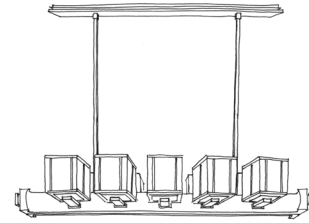

VIOLA SCONCE

9054

HEIGHT: 24" (61.0 CM)

WIDTH: 6" (SHADE) (15.2 CM)

SHADE PROJECTION:
4" - 25 WATT BULBS (ADA) (10.2 CM)

4.5" - 40 WATT BULBS (11.4 CM)

5" - 60 WATT BULBS (12.7 CM)

WOOD BACKPLATE: 24"H X 3.5"W
(61 H X 8.9 W)

J-BOX BACKPLATE: 4" SQ.
(10.2 W X 10.2 H)

WIRING: 2 CANDELABRA-BASE
SOCKETS. SEE WATTAGE CHART
ABOVE.

RECOMMENDED BULB: FROSTED CA

J-BOX LOCATION: 11" (27.9) FROM
TOP OF FIXTURE

ADA AVAILABLE UPON REQUEST
(4" SHADE PROJECTION ONLY)

WOOD FINISHES

OAK

WEATHERED OAK

WHITE WEATHERED OAK

RAIN

DUNE

DRIFT

SHALE

CUSTOM STAIN (UPCHARGE)

*WOOD FRAME IS HAND CARVED

SHADE OPTIONS

BLACK SILK PONGEE

BRIGHT WHITE SILK PONGEE

MUSHROOM SILK PONGEE

WHITE SILK PONGEE

CREAM LINEN

WHITE LINEN

NATURAL LINEN

8, 10 & 12 LIGHT CHANDELIER

5054A (8 LIGHT CHANDELIER)

5054B (10 LIGHT CHANDELIER)

5054C (12 LIGHT CHANDELIER)