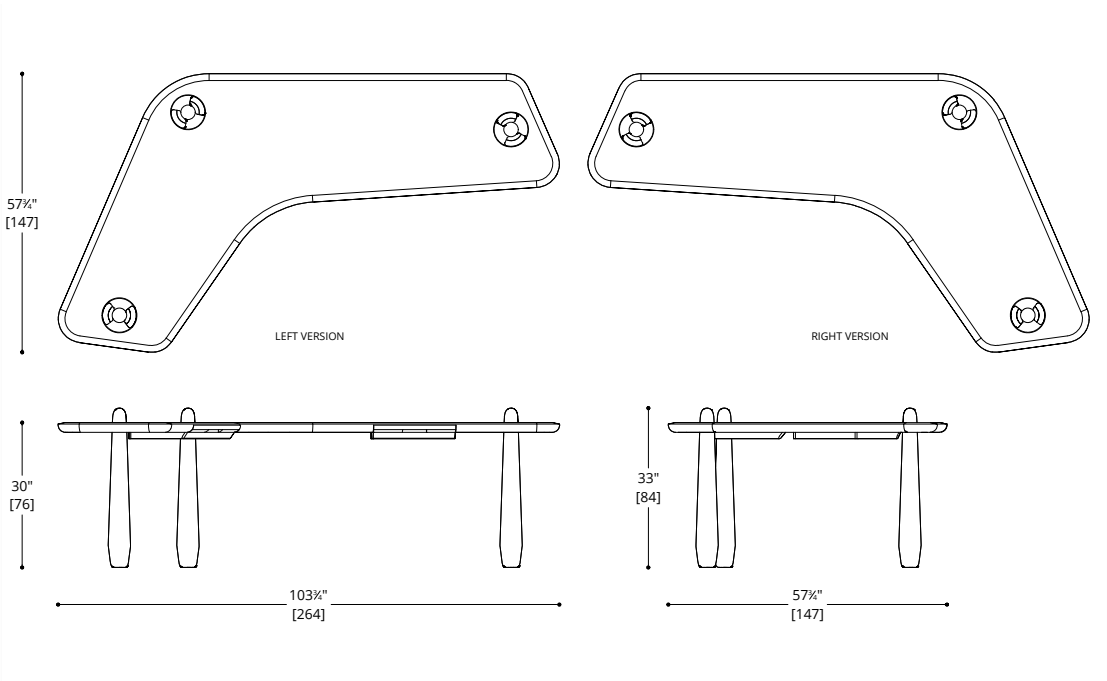

ATELIER PURCELL

VERTO DESK

ATELIER PURCELL

VERTO DESK

TOP

Standard Wood

LEGS

Carrara

METAL INSERT

Standard Metal

AVAILABLE IN RIGHT OR LEFT
VERSION

NOTES:

PLEASE CONFIRM DETAILS OF THIS TEAR SHEET WITH YOUR LOCAL SALES ASSOCIATE.

Purcell Design reserves the right to make technological and aesthetic improvements to its models, including changes to the sizes and materials, without notice. The technical drawings do not define the details of the product. The measurements shown are indicative and may undergo changes. In particular, the dimensions relevant to the padded parts are subject to usage tolerances over time caused by the normal adjustment of the padding. For specific information, please contact us directly or the dealer closest to you.