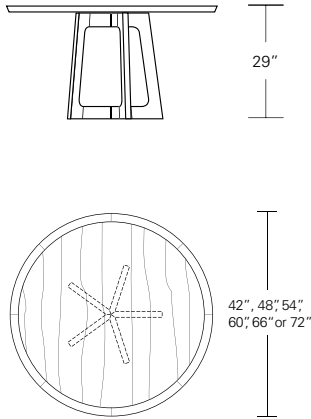

VERONA ROUND TABLE

60W x 60D x 29H

Shown in Grey Walnut with optional Medium Bronze Inlay.

The Verona Round Table features a tapered, 5 legged star base which intersects at the table's center point. The table top's beveled profile compliments the divergent angles of the table base. Verona tables are available in a variety of shapes and sizes, fixed or extension versions and in a wide selection of finishes.

VERONA ROUND TABLE

Verona Round Table

42"W x 42"D x 29"H
 48"W x 48"D x 29"H
 54"W x 54"D x 29"H
 60"W x 60"D x 29"H
 66"W x 66"D x 29"H
 72"W x 72"D x 29"H

Round Extension Table (w/self-storing leaf)

48"W (68" w/one 20" leaf) x 48"D x 29"H
 54"W (74" w/one 20" leaf) x 54"D x 29"H
 60"W (84" w/one 24" leaf) x 60"D x 29"H
 66"W (90" w/one 24" leaf) x 66"D x 29"H
 72"W (96" w/one 24" leaf) x 72"D x 29"H

Split Base Round Extension Table

48"W (96" w/two 24" leaves) x 48"D x 29"H
 54"W (102" w/two 24" leaves) x 54"D x 29"H
 60"W (108" w/two 24" leaves) x 60"D x 29"H
 66"W (114" w/two 24" leaves) x 66"D x 29"H
 72"W (120" w/two 24" leaves) x 72"D x 29"H

Verona Square Table

42"W x 42"D x 29"H
 48"W x 48"D x 29"H
 54"W x 54"D x 29"H
 60"W x 60"D x 29"H
 66"W x 66"D x 29"H
 72"W x 72"D x 29"H

Square Extension Table (w/self-storing leaf)

48"W (68" w/one 20" leaf) x 48"D x 29"H
 54"W (74" w/one 20" leaf) x 54"D x 29"H
 60"W (84" w/one 24" leaf) x 60"D x 29"H
 66"W (90" w/one 24" leaf) x 66"D x 29"H
 72"W (96" w/one 24" leaf) x 72"D x 29"H