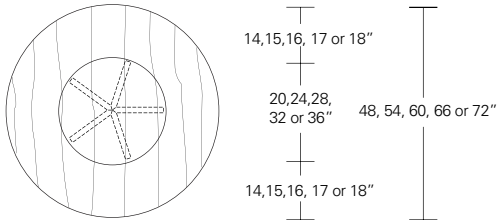

VERONA ROUND TABLE

Verona Round Table

42"W x 42"D x 29"H
 48"W x 48"D x 29"H
 54"W x 54"D x 29"H
 60"W x 60"D x 29"H
 66"W x 66"D x 29"H
 72"W x 72"D x 29"H

Round Extension Table (w/self-storing leaf)

48"W (68" w/one 20" leaf) x 48"D x 29"H
 54"W (74" w/one 20" leaf) x 54"D x 29"H
 60"W (84" w/one 24" leaf) x 60"D x 29"H
 66"W (90" w/one 24" leaf) x 66"D x 29"H
 72"W (96" w/one 24" leaf) x 72"D x 29"H

Split Base Round Extension Table

48"W (96" w/two 24" leaves) x 48"D x 29"H
 54"W (102" w/two 24" leaves) x 54"D x 29"H
 60"W (108" w/two 24" leaves) x 60"D x 29"H
 66"W (114" w/two 24" leaves) x 66"D x 29"H
 72"W (120" w/two 24" leaves) x 72"D x 29"H

Verona Square Table

42"W x 42"D x 29"H
 48"W x 48"D x 29"H
 54"W x 54"D x 29"H
 60"W x 60"D x 29"H
 66"W x 66"D x 29"H
 72"W x 72"D x 29"H

Square Extension Table (w/self-storing leaf)

48"W (68" w/one 20" leaf) x 48"D x 29"H
 54"W (74" w/one 20" leaf) x 54"D x 29"H
 60"W (84" w/one 24" leaf) x 60"D x 29"H
 66"W (90" w/one 24" leaf) x 66"D x 29"H
 72"W (96" w/one 24" leaf) x 72"D x 29"H

Split Base Square Extension Table

48"W (96" w/two 24" leaves) x 48"D x 29"H
 54"W (102" w/two 24" leaves) x 54"D x 29"H
 60"W (108" w/two 24" leaves) x 60"D x 29"H
 66"W (114" w/two 24" leaves) x 66"D x 29"H
 72"W (120" w/two 24" leaves) x 72"D x 29"H