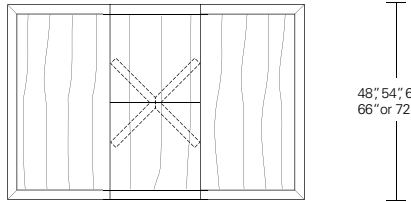

VERONA ROUND TABLE

Verona Round Table

42"W x 42"D x 29"H
 48"W x 48"D x 29"H
 54"W x 54"D x 29"H
 60"W x 60"D x 29"H
 66"W x 66"D x 29"H
 72"W x 72"D x 29"H

Round Extension Table (w/self-storing leaf)

48"W (68" w/one 20" leaf) x 48"D x 29"H
 54"W (74" w/one 20" leaf) x 54"D x 29"H
 60"W (84" w/one 24" leaf) x 60"D x 29"H
 66"W (90" w/one 24" leaf) x 66"D x 29"H
 72"W (96" w/one 24" leaf) x 72"D x 29"H

Split Base Round Extension Table

48"W (96" w/two 24" leaves) x 48"D x 29"H
 54"W (102" w/two 24" leaves) x 54"D x 29"H
 60"W (108" w/two 24" leaves) x 60"D x 29"H
 66"W (114" w/two 24" leaves) x 66"D x 29"H
 72"W (120" w/two 24" leaves) x 72"D x 29"H

Verona Square Table

42"W x 42"D x 29"H
 48"W x 48"D x 29"H
 54"W x 54"D x 29"H
 60"W x 60"D x 29"H
 66"W x 66"D x 29"H
 72"W x 72"D x 29"H

Square Extension Table (w/self-storing leaf)

48"W (68" w/one 20" leaf) x 48"D x 29"H
 54"W (74" w/one 20" leaf) x 54"D x 29"H
 60"W (84" w/one 24" leaf) x 60"D x 29"H
 66"W (90" w/one 24" leaf) x 66"D x 29"H
 72"W (96" w/one 24" leaf) x 72"D x 29"H

Split Base Square Extension Table

48"W (96" w/two 24" leaves) x 48"D x 29"H
 54"W (102" w/two 24" leaves) x 54"D x 29"H
 60"W (108" w/two 24" leaves) x 60"D x 29"H
 66"W (114" w/two 24" leaves) x 66"D x 29"H
 72"W (120" w/two 24" leaves) x 72"D x 29"H