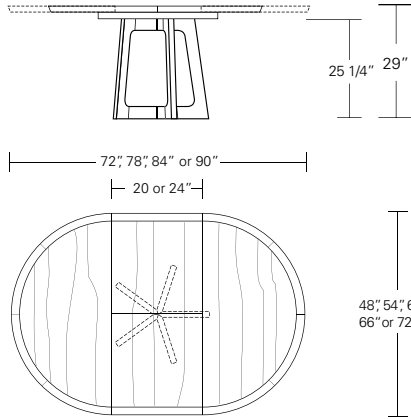

VERONA ROUND TABLE

60W x 60D x 29H

Shown in Grey Walnut with optional Medium Bronze Inlay.

The Verona Round Table features a tapered, 5 legged star base which intersects at the table's center point. The table top's beveled profile compliments the divergent angles of the table base. Verona tables are available in a variety of shapes and sizes, fixed or extension versions and in a wide selection of finishes.

VERONA ROUND TABLE

Verona Round Table

42"W x 42"D x 29"H
 48"W x 48"D x 29"H
 54"W x 54"D x 29"H
 60"W x 60"D x 29"H
 66"W x 66"D x 29"H
 72"W x 72"D x 29"H

Round Extension Table (w/self-storing leaf)

48"W (68" w/one 20" leaf) x 48"D x 29"H
 54"W (74" w/one 20" leaf) x 54"D x 29"H
 60"W (84" w/one 24" leaf) x 60"D x 29"H
 66"W (90" w/one 24" leaf) x 66"D x 29"H
 72"W (96" w/one 24" leaf) x 72"D x 29"H

Split Base Round Extension Table

48"W (96" w/two 24" leaves) x 48"D x 29"H
 54"W (102" w/two 24" leaves) x 54"D x 29"H
 60"W (108" w/two 24" leaves) x 60"D x 29"H
 66"W (114" w/two 24" leaves) x 66"D x 29"H
 72"W (120" w/two 24" leaves) x 72"D x 29"H

Verona Square Table

42"W x 42"D x 29"H
 48"W x 48"D x 29"H
 54"W x 54"D x 29"H
 60"W x 60"D x 29"H
 66"W x 66"D x 29"H
 72"W x 72"D x 29"H

Square Extension Table (w/self-storing leaf)

48"W (68" w/one 20" leaf) x 48"D x 29"H
 54"W (74" w/one 20" leaf) x 54"D x 29"H
 60"W (84" w/one 24" leaf) x 60"D x 29"H
 66"W (90" w/one 24" leaf) x 66"D x 29"H
 72"W (96" w/one 24" leaf) x 72"D x 29"H