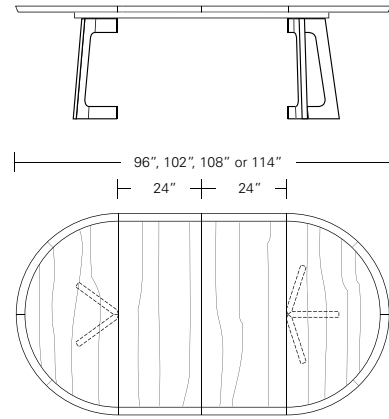

VERONA ROUND TABLE

Verona Round Table

42"W x 42"D x 29"H
 48"W x 48"D x 29"H
 54"W x 54"D x 29"H
 60"W x 60"D x 29"H
 66"W x 66"D x 29"H
 72"W x 72"D x 29"H

Round Extension Table (w/self-storing leaf)

48"W (68" w/one 20" leaf) x 48"D x 29"H
 54"W (74" w/one 20" leaf) x 54"D x 29"H
 60"W (84" w/one 24" leaf) x 60"D x 29"H
 66"W (90" w/one 24" leaf) x 66"D x 29"H
 72"W (96" w/one 24" leaf) x 72"D x 29"H

Split Base Round Extension Table

48"W (96" w/two 24" leaves) x 48"D x 29"H
 54"W (102" w/two 24" leaves) x 54"D x 29"H
 60"W (108" w/two 24" leaves) x 60"D x 29"H
 66"W (114" w/two 24" leaves) x 66"D x 29"H
 72"W (120" w/two 24" leaves) x 72"D x 29"H

Verona Square Table

42"W x 42"D x 29"H
 48"W x 48"D x 29"H
 54"W x 54"D x 29"H
 60"W x 60"D x 29"H
 66"W x 66"D x 29"H
 72"W x 72"D x 29"H

Square Extension Table (w/self-storing leaf)

48"W (68" w/one 20" leaf) x 48"D x 29"H
 54"W (74" w/one 20" leaf) x 54"D x 29"H
 60"W (84" w/one 24" leaf) x 60"D x 29"H
 66"W (90" w/one 24" leaf) x 66"D x 29"H
 72"W (96" w/one 24" leaf) x 72"D x 29"H

Split Base Square Extension Table

48"W (96" w/two 24" leaves) x 48"D x 29"H
 54"W (102" w/two 24" leaves) x 54"D x 29"H
 60"W (108" w/two 24" leaves) x 60"D x 29"H
 66"W (114" w/two 24" leaves) x 66"D x 29"H
 72"W (120" w/two 24" leaves) x 72"D x 29"H