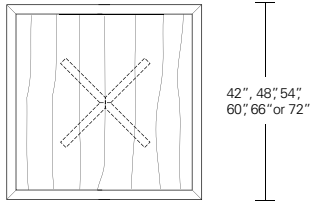

VERONA ROUND TABLE

Verona Round Table

42"W x 42"D x 29"H
 48"W x 48"D x 29"H
 54"W x 54"D x 29"H
 60"W x 60"D x 29"H
 66"W x 66"D x 29"H
 72"W x 72"D x 29"H

Round Extension Table (w/self-storing leaf)

48"W (68" w/one 20" leaf) x 48"D x 29"H
 54"W (74" w/one 20" leaf) x 54"D x 29"H
 60"W (84" w/one 24" leaf) x 60"D x 29"H
 66"W (90" w/one 24" leaf) x 66"D x 29"H
 72"W (96" w/one 24" leaf) x 72"D x 29"H

Split Base Round Extension Table

48"W (96" w/two 24" leaves) x 48"D x 29"H
 54"W (102" w/two 24" leaves) x 54"D x 29"H
 60"W (108" w/two 24" leaves) x 60"D x 29"H
 66"W (114" w/two 24" leaves) x 66"D x 29"H
 72"W (120" w/two 24" leaves) x 72"D x 29"H

Verona Square Table

42"W x 42"D x 29"H
 48"W x 48"D x 29"H
 54"W x 54"D x 29"H
 60"W x 60"D x 29"H
 66"W x 66"D x 29"H
 72"W x 72"D x 29"H

Square Extension Table (w/self-storing leaf)

48"W (68" w/one 20" leaf) x 48"D x 29"H
 54"W (74" w/one 20" leaf) x 54"D x 29"H
 60"W (84" w/one 24" leaf) x 60"D x 29"H
 66"W (90" w/one 24" leaf) x 66"D x 29"H
 72"W (96" w/one 24" leaf) x 72"D x 29"H

Split Base Square Extension Table

48"W (96" w/two 24" leaves) x 48"D x 29"H
 54"W (102" w/two 24" leaves) x 54"D x 29"H
 60"W (108" w/two 24" leaves) x 60"D x 29"H
 66"W (114" w/two 24" leaves) x 66"D x 29"H
 72"W (120" w/two 24" leaves) x 72"D x 29"H