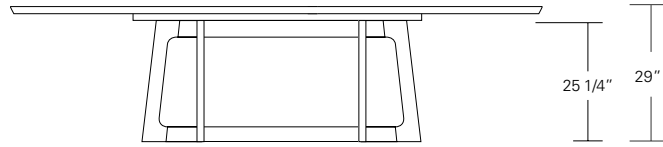

VERONA EXTENSION TABLE

**84W x 40D x 29H
(120W with two 18" LEAVES)**

Shown in Silver Walnut.

The Verona Table features a tapered base formed with modern fluid lines connecting the legs and criss-crossing stretchers. The table top's beveled profile compliments the divergent angles of the table base. Verona tables are available in a variety of shapes and sizes, fixed or extension versions and in a wide selection of finishes.

72", 84", 96", 108" or 120"

104", 120", 132", 144" or 156"
 | 16 or 18" | 16 or 18" |

Verona Table

- 72"W x 38"D x 29"H
- 84"W x 40"D x 29"H
- 96"W x 42"D x 29"H
- 108"W x 44"D x 29"H
- 120"W x 48"D x 29"H

Verona Extension Table

- 72"W (104"w/two 16" leaves) x 38"D x 29"H
- 84"W (120"w/two 18" leaves) x 40"D x 29"H
- 96"W (132"w/two 18" leaves) x 42"D x 29"H
- 108"W (144"w/two 18" leaves) x 44"D x 29"H
- 120"W (156"w/two 18" leaves) x 48"D x 29"H