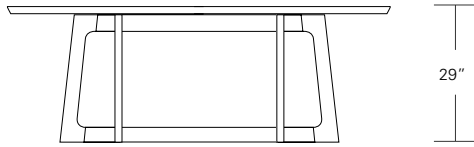

VERONA EXTENSION TABLE

**84W x 40D x 29H
(120W with two 18" LEAVES)**

Shown in Silver Walnut.

The Verona Table features a tapered base formed with modern fluid lines connecting the legs and criss-crossing stretchers. The table top's beveled profile compliments the divergent angles of the table base. Verona tables are available in a variety of shapes and sizes, fixed or extension versions and in a wide selection of finishes.

72", 84", 96", 108" or 120"

104", 120", 132", 144" or 156"
 | 16 or 18" | 16 or 18" |

Verona Table

- 72"W x 38"D x 29"H
- 84"W x 40"D x 29"H
- 96"W x 42"D x 29"H
- 108"W x 44"D x 29"H
- 120"W x 48"D x 29"H

Verona Extension Table

- 72"W (104"w/two 16" leaves) x 38"D x 29"H
- 84"W (120"w/two 18" leaves) x 40"D x 29"H
- 96"W (132"w/two 18" leaves) x 42"D x 29"H
- 108"W (144"w/two 18" leaves) x 44"D x 29"H
- 120"W (156"w/two 18" leaves) x 48"D x 29"H