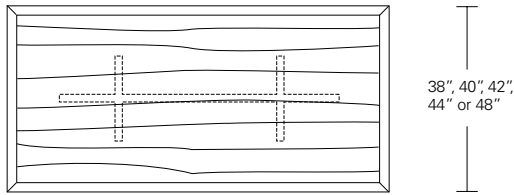

VERONA EXTENSION TABLE

**84W x 40D x 29H
(120W with two 18" LEAVES)**

Shown in Silver Walnut.

The Verona Table features a tapered base formed with modern fluid lines connecting the legs and criss-crossing stretchers. The table top's beveled profile compliments the divergent angles of the table base. Verona tables are available in a variety of shapes and sizes, fixed or extension versions and in a wide selection of finishes.

72", 84", 96", 108" or 120"

104", 120", 132", 144" or 156"
 | 16 or 18" | 16 or 18" |

Verona Table

- 72"W x 38"D x 29"H
- 84"W x 40"D x 29"H
- 96"W x 42"D x 29"H
- 108"W x 44"D x 29"H
- 120"W x 48"D x 29"H

Verona Extension Table

- 72"W (104"w/two 16" leaves) x 38"D x 29"H
- 84"W (120"w/two 18" leaves) x 40"D x 29"H
- 96"W (132"w/two 18" leaves) x 42"D x 29"H
- 108"W (144"w/two 18" leaves) x 44"D x 29"H
- 120"W (156"w/two 18" leaves) x 48"D x 29"H