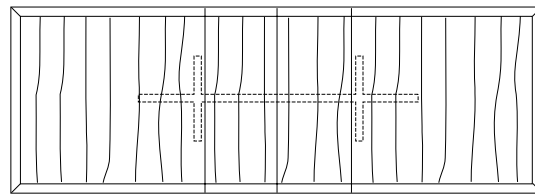

VERONA EXTENSION TABLE

**84W x 40D x 29H
(120W with two 18" LEAVES)**

Shown in Silver Walnut.

The Verona Table features a tapered base formed with modern fluid lines connecting the legs and criss-crossing stretchers. The table top's beveled profile compliments the divergent angles of the table base. Verona tables are available in a variety of shapes and sizes, fixed or extension versions and in a wide selection of finishes.

72", 84", 96", 108" or 120"

104", 120", 132", 144" or 156"
 | 16 or 18" | 16 or 18" |

Verona Table

- 72"W x 38"D x 29"H
- 84"W x 40"D x 29"H
- 96"W x 42"D x 29"H
- 108"W x 44"D x 29"H
- 120"W x 48"D x 29"H

Verona Extension Table

- 72"W (104"w/two 16" leaves) x 38"D x 29"H
- 84"W (120"w/two 18" leaves) x 40"D x 29"H
- 96"W (132"w/two 18" leaves) x 42"D x 29"H
- 108"W (144"w/two 18" leaves) x 44"D x 29"H
- 120"W (156"w/two 18" leaves) x 48"D x 29"H