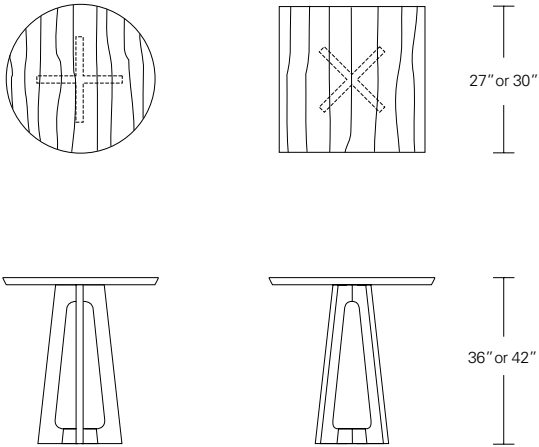

VERONA CAFE TABLE

30W x 30D x 42H

Shown in Dark Walnut with
Cadet Bar Stools.

The Verona Cafe Table's tall tapered base is formed with modern fluid lines connecting the legs and criss-crossing stretchers. The solid wood table top with beveled profile compliments the divergent angles of the table base. Verona Cafe Tables are available in round or square versions in two heights and in a wide selection of finishes.

Verona Cafe Table
(round or square)

- 27" W x 27" D x 36" H
- 30" W x 30" D x 36" H
- 27" W x 27" D x 42" H
- 30" W x 30" D x 42" H

DESCRIPTION		FINISH OPTIONS		
<p>Verona Cafe Table: Solid wood top. Solid wood base.</p> <p>Custom Orders: Custom sizes, woods, veneer patterns and finishes are available. Please request a price quotation.</p>	<p>Standard Finishes</p>	<p>NATURAL</p>	<p>STAINED</p>	<p>CERUSED</p>
		<p>Ash, Cherry, Mahogany, Maple, Walnut, Claro Toned Walnut, Oak.*</p> <p>*At additional cost.</p>	<p>Bronze Ash, Burnt Ash, Ebonized Ash, Grey Ash, Medium Cherry, Dark Cherry, Medium Mahogany, Ebonized Walnut, Medium Walnut, Dark Walnut, Grey Walnut, Silver Walnut.</p>	<p>Bleached Ash, Cerused Ash, Cerused Bronze Ash, Cerused Burnt Ash, Cerused Mahogany, Cerused Dark Mahogany, Cerused Oak*, Bleached Walnut, Cerused Walnut, Cerused Grey Walnut, Cerused Silver Walnut.</p>