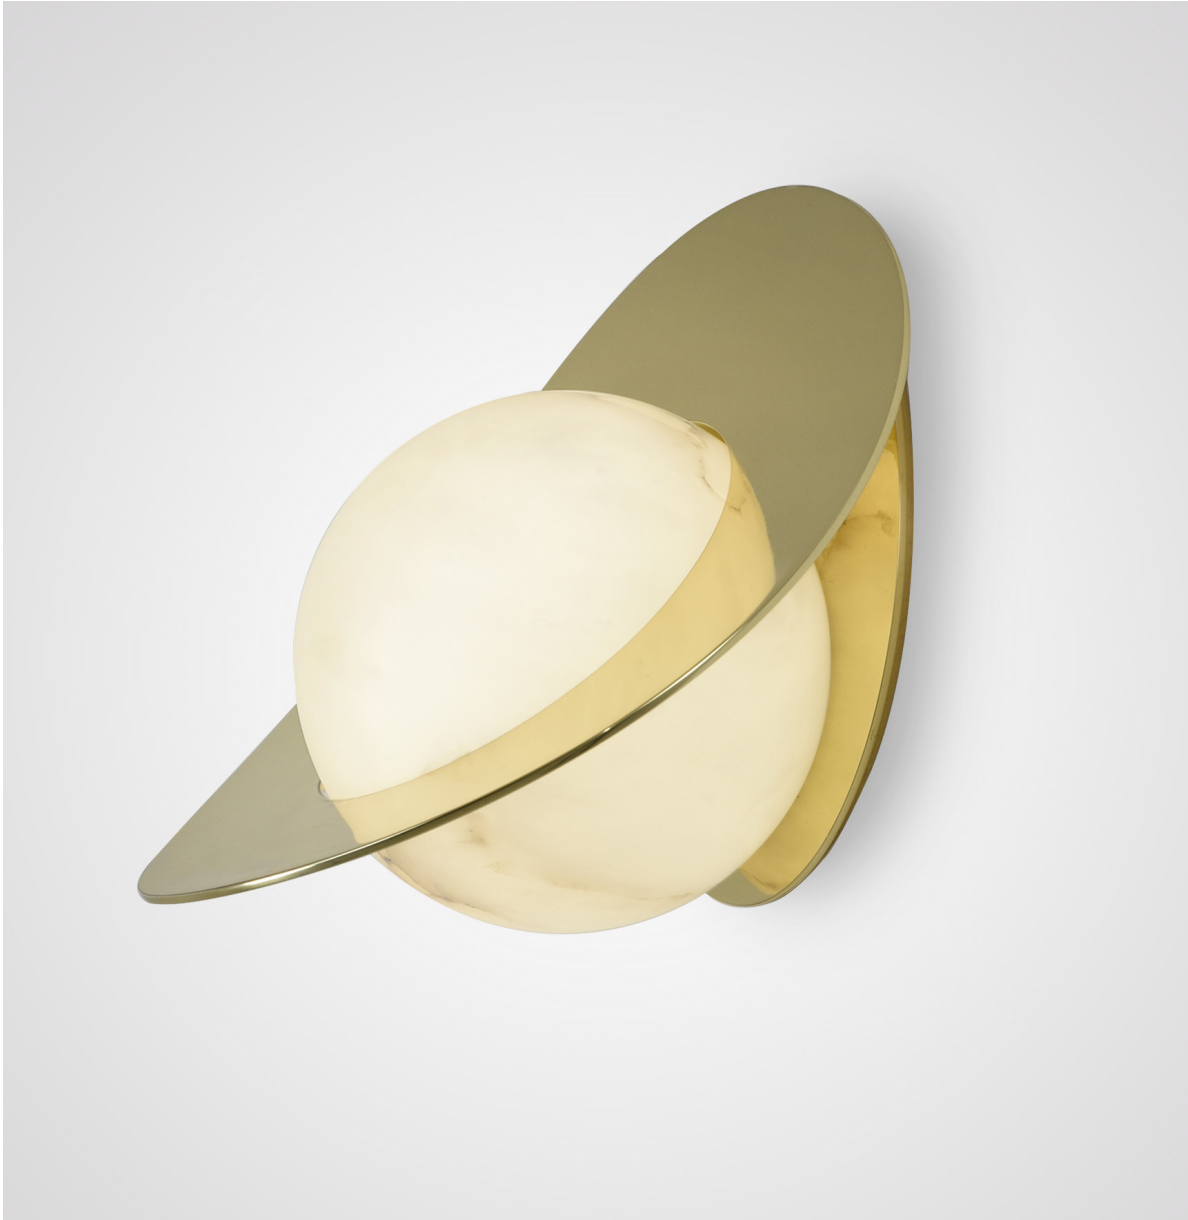

F U S E

lighting

VENUS SCONCE
9084

MATTE BRASS WITH ALABASTER

© 2000-2020 FUSE LIGHTING.
ALL RIGHTS RESERVED.

VENUS SCONCE

9084

HEIGHT: 9 1/2" (24.13 CM)

WIDTH: 12 1/4" (31 CM)

PROJECTION: 8" (20.3 CM)

WIRING: LED BOARD 2700K, 90CRI
DIMMABLE

*MEETS TITLE 24

METAL FINISHES

BRUSHED BRASS

LIGHT ANTIQUE BRASS

DARK ANTIQUE BRASS

POLISHED NICKEL

SATIN NICKEL

OIL RUBBED BRONZE

GLOSS WHITE POWDER COAT

MATTE BLACK POWDER COAT

PATINATED STEEL

STONE OPTION

ALABASTER