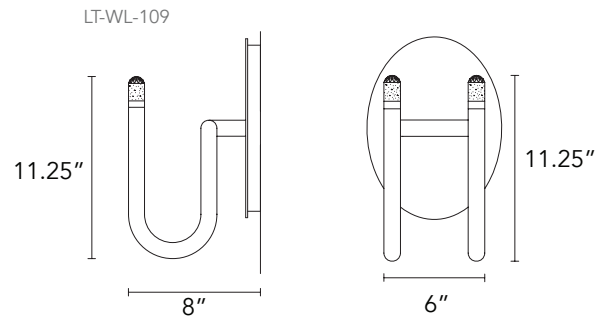

VENDOME SCONCE

MODEL	W	D	H (FIXTURE ONLY)
LT-WL-108	1"	8"	11.25"
SINGLE ARM	25MM	206MM	284MM

ELECTRICAL: LED 4W 2700K

MODEL	W	D	H (FIXTURE ONLY)
LT-WL-109	6"	8"	11.25"
DUBBLE ARM	152MM	206MM	284MM

ELECTRICAL: LED 2 X 4W 2700K

WALL PLATE: W 8" (203MM) D 0.75" (20MM) H 11" (279MM)

SHADE: STANDARD BUBBLE GLASS
OPTIONAL ROCK CRYSTAL (SHOWN)

FINISH:
CHAMPAGNE (SHOWN)
BRUSHED BRONZE
CINNAMON BRONZE
COGNAC BRONZE
SATIN NICKEL (SHOWN)
POLISHED NICKEL
MATTE WHITE
GRAPHITE

OTHER INFORMATION:
UL LISTED (OR EQUIVALENT) FOR DAMP LOCATION
LED INCLUDED WITH FIXTURE
OPTIONAL DIMMING AVAILABLE UPON REQUEST (INQUIRE WITH REPRESENTATIVE)

LT-WL-108