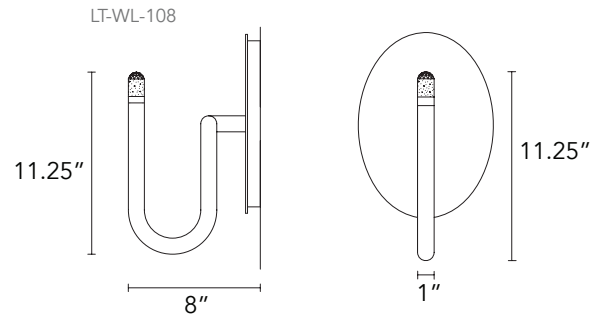

VENDOME SCONCE

MODEL	W	D	H (FIXTURE ONLY)
LT-WL-108	1"	8"	11.25"
SINGLE ARM	25MM	206MM	284MM

ELECTRICAL: LED 4W 2700K

MODEL	W	D	H (FIXTURE ONLY)
LT-WL-109	6"	8"	11.25"
DUBBLE ARM	152MM	206MM	284MM

ELECTRICAL: LED 2 X 4W 2700K

WALL PLATE: W 8" (203MM) D 0.75" (20MM) H 11" (279MM)

SHADE: STANDARD BUBBLE GLASS
OPTIONAL ROCK CRYSTAL (SHOWN)

FINISH:
CHAMPAGNE (SHOWN)
BRUSHED BRONZE
CINNAMON BRONZE
COGNAC BRONZE
SATIN NICKEL (SHOWN)
POLISHED NICKEL
MATTE WHITE
GRAPHITE

OTHER INFORMATION:
UL LISTED (OR EQUIVALENT) FOR DAMP LOCATION
LED INCLUDED WITH FIXTURE
OPTIONAL DIMMING AVAILABLE UPON REQUEST (INQUIRE WITH REPRESENTATIVE)

LT-WL-108