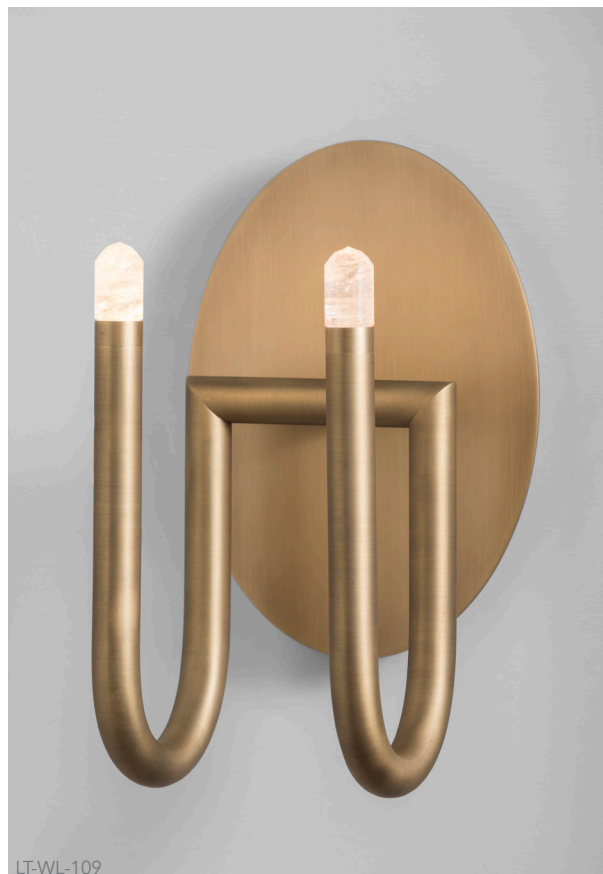

VENDOME SCONCE

MODEL	W	D	H (FIXTURE ONLY)
LT-WL-108	1"	8"	11.25"
SINGLE ARM	25MM	206MM	284MM

ELECTRICAL: LED 4W 2700K

MODEL	W	D	H (FIXTURE ONLY)
LT-WL-109	6"	8"	11.25"
DUBBLE ARM	152MM	206MM	284MM

ELECTRICAL: LED 2 X 4W 2700K

WALL PLATE: W 8" (203MM) D 0.75" (20MM) H 11" (279MM)

SHADE: STANDARD BUBBLE GLASS
OPTIONAL ROCK CRYSTAL (SHOWN)

FINISH:
CHAMPAGNE (SHOWN)
BRUSHED BRONZE
CINNAMON BRONZE
COGNAC BRONZE
SATIN NICKEL (SHOWN)
POLISHED NICKEL
MATTE WHITE
GRAPHITE

OTHER INFORMATION:
UL LISTED (OR EQUIVALENT) FOR DAMP LOCATION
LED INCLUDED WITH FIXTURE
OPTIONAL DIMMING AVAILABLE UPON REQUEST (INQUIRE WITH REPRESENTATIVE)

LT-WL-109