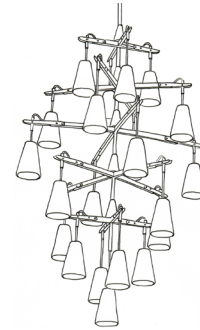

## 5078A

HEIGHT: 58" (147.3 CM)

DIAMETER: 40" (101.6 CM)

STEM: 10" (25.4 CM)

OAH: 69" H (175.3 CM)

CEILING CANOPY: 9" DIA. (22.86 DIA.)

WEIGHT: APPROX. 75 LBS.

SHADE: 5.5" DIA. X 7" H  
(14 DIA. X 17.78 H)

## 5078B

HEIGHT: 62" (157.5 CM)

DIAMETER: 40" (101.6 CM)

STEM: 10" (25.4 CM)

OAH: 73" H (185.4 CM)

CEILING CANOPY: 9" DIA. (22.86 DIA.)

WEIGHT: APPROX. 100 LBS.

SHADE: 5.5" DIA. X 7" H  
(14 DIA. X 17.78 H)

### TEXTURE (CHOOSE ONE)

SMOOTH

FROSTED (INSIDE)

### NOTE:

ALL SHADES ARE HAND-BLOWN AND  
WILL VARY IN SIZE AND THICKNESS.

FROSTED FINISH WILL LIGHTEN COLOR

CHANDELIER 21  
**5078B**

VAIL 6 LIGHT  
PENDANT  
**5078B**

VAIL SINGLE  
SCONCE  
**1078**

VAIL DOUBLE  
SCONCE  
**2078**