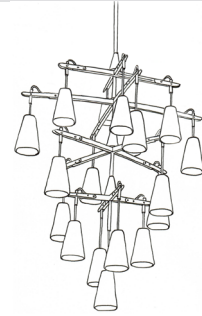

F U S E

lighting

VAIL 6-LIGHT PENDANT
5078B

PATINATED STEEL WITH LIGHT ANTIQUE BRASS AND CLEAR GLASS

© 2000-2020 FUSE LIGHTING.
ALL RIGHTS RESERVED.

VAIL 6-LIGHT CHANDELIER

5078B

HEIGHT: 28" (71.1 CM)

WIDTH: 24" APPROX DIA (61 CM)

STEM: 39" (99.1 CM)

OAH: APPROX 63" H (160 CM)

CEILING CANOPY: 8" DIA. (20.3 DIA.)

WEIGHT: 40 LBS.

WIRING: 6 CANDELABRA-BASE
SOCKETS, 60 WATT MAX. EACH

RECOMMENDED BULB: T 6.5

METAL FINISHES

COLOR (CHOOSE ONE)

CLEAR

SMOKE

TEXTURE (CHOOSE ONE)

SMOOTH

FROSTED (INSIDE)

NOTE:

ALL SHADES ARE HAND-BLOWN AND
WILL VARY IN SIZE AND THICKNESS.

FROSTED FINISH WILL LIGHTEN COLOR

CHANDELIER 17
4059A

CHANDELIER 21
5078B

VAIL SINGLE
SCONCE
1078

VAIL DOUBLE
SCONCE
2078

fuselighting.com

© COPYRIGHT FUSE LIGHTING.
ALL RIGHTS RESERVED.