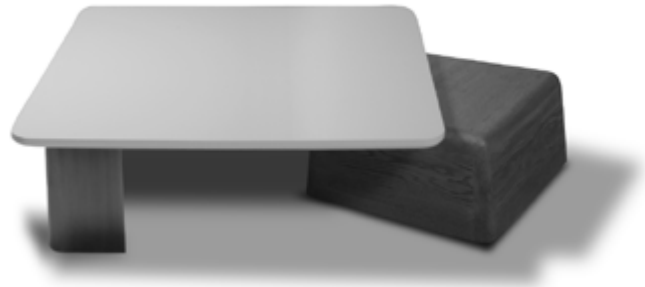

JIUN HO

FURNITURE

Urubamba Coffee Table

jiunho.com

JIUN HO

SHOWN

Top : Lacquer / White

Metal : Cinnamon

Wood : Sandblasted Oak / Carbon

URUBAMBA COFFEE TABLE

CT-12-109-A

L 62" W 48" H 14.5"

BASE

L 28" W 25" H 12"

CT-12-109-B

L 60" W 40" H 14.5"