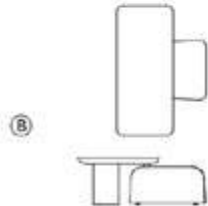

Wood : Sandblasted Oak / Carbon

URUBAMBA COFFEE TABLE

CT-12-109-A

L 62" W 48" H 14.5"

BASE

L 28" W 25" H 12"

CT-12-109-B

L 60" W 40" H 14.5"

BASE

L 28" W 25" H 12"

DENNIS MILLER ASSOCIATES

200 Lexington Avenue Suite 1210 New York, NY 10016
212.684.0070 Fax.212.684.0776 www.dennismiller.com