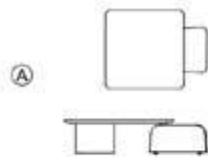

Wood : Sandblasted Oak / Carbon

URUBAMBA COFFEE TABLE

CT-12-109-A

L 62" W 48" H 14.5"

BASE

L 28" W 25" H 12"

CT-12-109-B

L 60" W 40" H 14.5"

BASE

L 28" W 25" H 12"

DENNIS MILLER ASSOCIATES

200 Lexington Avenue Suite 1210 New York, NY 10016
212.684.0070 Fax.212.684.0776 www.dennismiller.com