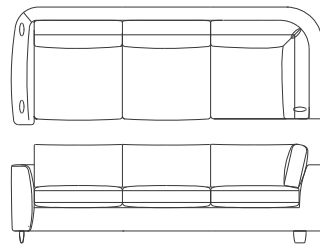

S535-1
Sofa
105.5"W x 40"D x 33.5"H

S835-1
Armless Chair
30"W x 38"D x 33.5"H

S835-2
Armless Loveseat
60"W x 38"D x 33.5"H

S835-3
Armless Sofa
90"W x 38"D x 33.5"H

S835-4
LAF Loveseat
67.75"W x 40"D x 33.5"H

S835-5
LAF Sofa
97.75"W x 40"D x 33.5"H

S835-6
RAF Loveseat
67.75"W x 40"D x 33.5"H

S835-7
RAF Sofa
97.75"W x 40"D x 33.5"H

S835-8
Square Corner Unit
38"W x 38"D x 33.5"H

S835-9
LAF Loveseat w/ Return
75.75"W x 40"D x 33.5"H

S835-10
LAF Sofa w/ Return
105.75"W x 40"D x 33.5"H

S835-11
RAF Loveseat w/ Return
75.75"W x 40"D x 33.5"H

S835-12
RAF Sofa w/ Return
105.5"W x 40"D x 33.5"H

S835-13
LAF Chaise Lounge
37.75"W x 68.5"D x 33.5"H

S835-14
RAF Chaise Lounge
37.75"W x 68.5"D x 33.5"H

S835-15
LSF Chaise / Wedge
38"W x 60"D x 33.5"H

S835-16
RSF Chaise / Wedge
38"W x 60"D x 33.5"H

UMA SECTIONAL SERIES

Designed by Elisa Carlucci

QUINTUS

DENNIS MILLER ASSOCIATES
200 Lexington Avenue Suite 1210 New York, NY 10016
212.684.0070 Fax.212.684.0776 www.dennismiller.com