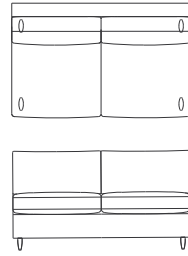

S535-1
Sofa
105.5"W x 40"D x 33.5"H

S835-1
Armless Chair
30"W x 38"D x 33.5"H

S835-2
Armless Loveseat
60"W x 38"D x 33.5"H

S835-3
Armless Sofa
90"W x 38"D x 33.5"H

S835-4
LAF Loveseat
67.75"W x 40"D x 33.5"H

S835-5
LAF Sofa
97.75"W x 40"D x 33.5"H

S835-6
RAF Loveseat
67.75"W x 40"D x 33.5"H

S835-7
RAF Sofa
97.75"W x 40"D x 33.5"H

S835-8
Square Corner Unit
38"W x 38"D x 33.5"H

S835-9
LAF Loveseat w/ Return
75.75"W x 40"D x 33.5"H

S835-10
LAF Sofa w/ Return
105.75"W x 40"D x 33.5"H

S835-11
RAF Loveseat w/ Return
75.75"W x 40"D x 33.5"H

S835-12
RAF Sofa w/ Return
105.5"W x 40"D x 33.5"H

S835-13
LAF Chaise Lounge
37.75"W x 68.5"D x 33.5"H

S835-14
RAF Chaise Lounge
37.75"W x 68.5"D x 33.5"H

S835-15
LSF Chaise / Wedge
38"W x 60"D x 33.5"H

S835-16
RSF Chaise / Wedge
38"W x 60"D x 33.5"H

UMA SECTIONAL SERIES

Designed by Elisa Carlucci

QUINTUS

DENNIS MILLER ASSOCIATES
200 Lexington Avenue Suite 1210 New York, NY 10016
212.684.0070 Fax.212.684.0776 www.dennismiller.com