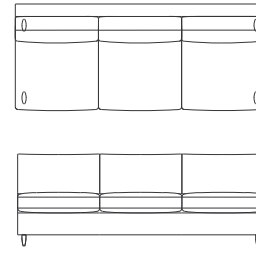

S535-1
Sofa
105.5"W x 40"D x 33.5"H

S835-1
Armless Chair
30"W x 38"D x 33.5"H

S835-2
Armless Loveseat
60"W x 38"D x 33.5"H

S835-3
Armless Sofa
90"W x 38"D x 33.5"H

S835-4
LAF Loveseat
67.75"W x 40"D x 33.5"H

S835-5
LAF Sofa
97.75"W x 40"D x 33.5"H

S835-6
RAF Loveseat
67.75"W x 40"D x 33.5"H

S835-7
RAF Sofa
97.75"W x 40"D x 33.5"H

S835-8
Square Corner Unit
38"W x 38"D x 33.5"H

S835-9
LAF Loveseat w/ Return
75.75"W x 40"D x 33.5"H

S835-10
LAF Sofa w/ Return
105.75"W x 40"D x 33.5"H

S835-11
RAF Loveseat w/ Return
75.75"W x 40"D x 33.5"H

S835-12
RAF Sofa w/ Return
105.5"W x 40"D x 33.5"H

S835-13
LAF Chaise Lounge
37.75"W x 68.5"D x 33.5"H

S835-14
RAF Chaise Lounge
37.75"W x 68.5"D x 33.5"H

S835-15
LSF Chaise / Wedge
38"W x 60"D x 33.5"H

S835-16
RSF Chaise / Wedge
38"W x 60"D x 33.5"H

UMA SECTIONAL SERIES

Designed by Elisa Carlucci

QUINTUS

DENNIS MILLER ASSOCIATES
200 Lexington Avenue Suite 1210 New York, NY 10016
212.684.0070 Fax.212.684.0776 www.dennismiller.com