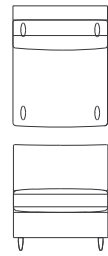

UMA

SECTIONAL SERIES

As Shown Wood Legs: Venezia on Oak

As Shown Textile :
Westbury Textiles | Montanaro | Granite

Designed by Elisa Carlucci

QUINTUS

S435-1
Chair
39.5"W x 37"D x 33.5"H

S435-2
Ottoman
24"W x 18"D x 18.5"H

S535-1
Sofa
105.5"W x 40"D x 33.5"H

S835-1
Armless Chair
30"W x 38"D x 33.5"H

S835-2
Armless Loveseat
60"W x 38"D x 33.5"H

S835-3
Armless Sofa
90"W x 38"D x 33.5"H

S835-4
LAF Loveseat
67.75"W x 40"D x 33.5"H

S835-5
LAF Sofa
97.75"W x 40"D x 33.5"H

S835-6
RAF Loveseat
67.75"W x 40"D x 33.5"H

S835-7
RAF Sofa
97.75"W x 40"D x 33.5"H

S835-8
Square Corner Unit
38"W x 38"D x 33.5"H

S835-9
LAF Loveseat w/ Return
75.75"W x 40"D x 33.5"H

S835-10
LAF Sofa w/ Return
105.75"W x 40"D x 33.5"H

S835-11
RAF Loveseat w/ Return
75.75"W x 40"D x 33.5"H

S835-12
RAF Sofa w/ Return
105.5"W x 40"D x 33.5"H

S835-13
LAF Chaise Lounge
37.75"W x 68.5"D x 33.5"H