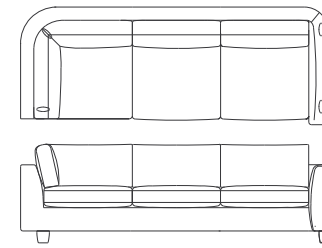

S535-1
Sofa
105.5"W x 40"D x 33.5"H

S835-1
Armless Chair
30"W x 38"D x 33.5"H

S835-2
Armless Loveseat
60"W x 38"D x 33.5"H

S835-3
Armless Sofa
90"W x 38"D x 33.5"H

S835-4
LAF Loveseat
67.75"W x 40"D x 33.5"H

S835-5
LAF Sofa
97.75"W x 40"D x 33.5"H

S835-6
RAF Loveseat
67.75"W x 40"D x 33.5"H

S835-7
RAF Sofa
97.75"W x 40"D x 33.5"H

S835-8
Square Corner Unit
38"W x 38"D x 33.5"H

S835-9
LAF Loveseat w/ Return
75.75"W x 40"D x 33.5"H

S835-10
LAF Sofa w/ Return
105.75"W x 40"D x 33.5"H

S835-11
RAF Loveseat w/ Return
75.75"W x 40"D x 33.5"H

S835-12
RAF Sofa w/ Return
105.5"W x 40"D x 33.5"H

S835-13
LAF Chaise Lounge
37.75"W x 68.5"D x 33.5"H

S835-14
RAF Chaise Lounge
37.75"W x 68.5"D x 33.5"H

S835-15
LSF Chaise / Wedge
38"W x 60"D x 33.5"H

S835-16
RSF Chaise / Wedge
38"W x 60"D x 33.5"H

UMA SECTIONAL SERIES

Designed by Elisa Carlucci

QUINTUS

DENNIS MILLER ASSOCIATES
200 Lexington Avenue Suite 1210 New York, NY 10016
212.684.0070 Fax.212.684.0776 www.dennismiller.com