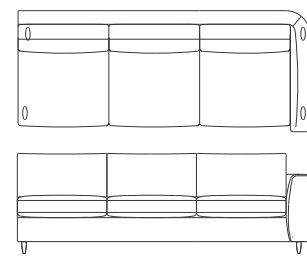

S535-1
Sofa
105.5"W x 40"D x 33.5"H

S835-1
Armless Chair
30"W x 38"D x 33.5"H

S835-2
Armless Loveseat
60"W x 38"D x 33.5"H

S835-3
Armless Sofa
90"W x 38"D x 33.5"H

S835-4
LAF Loveseat
67.75"W x 40"D x 33.5"H

S835-5
LAF Sofa
97.75"W x 40"D x 33.5"H

S835-6
RAF Loveseat
67.75"W x 40"D x 33.5"H

S835-7
RAF Sofa
97.75"W x 40"D x 33.5"H

S835-8
Square Corner Unit
38"W x 38"D x 33.5"H

S835-9
LAF Loveseat w/ Return
75.75"W x 40"D x 33.5"H

S835-10
LAF Sofa w/ Return
105.75"W x 40"D x 33.5"H

S835-11
RAF Loveseat w/ Return
75.75"W x 40"D x 33.5"H

S835-12
RAF Sofa w/ Return
105.5"W x 40"D x 33.5"H

S835-13
LAF Chaise Lounge
37.75"W x 68.5"D x 33.5"H

S835-14
RAF Chaise Lounge
37.75"W x 68.5"D x 33.5"H

S835-15
LSF Chaise / Wedge
38"W x 60"D x 33.5"H

S835-16
RSF Chaise / Wedge
38"W x 60"D x 33.5"H

UMA SECTIONAL SERIES

Designed by Elisa Carlucci

QUINTUS

DENNIS MILLER ASSOCIATES
200 Lexington Avenue Suite 1210 New York, NY 10016
212.684.0070 Fax.212.684.0776 www.dennismiller.com