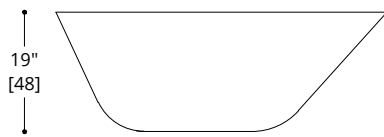

ATELIER PURCELL

TUYA SECTIONAL BACK SOFA TABLE

LEFT VERSION

ATELIER PURCELL

TUYA SECTIONAL BACK SOFA TABLE

FINISH

Lacquer
Standard Wood
Premium Wood

NOTES: