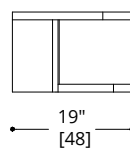

ATELIER PURCELL

TUYA SECTIONAL BACK SOFA TABLE

LEFT VERSION

ATELIER PURCELL

TUYA SECTIONAL BACK SOFA TABLE

FINISH

Lacquer
Standard Wood
Premium Wood

NOTES: