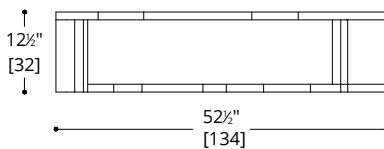

ATELIER PURCELL

TUYA SECTIONAL BACK SOFA TABLE

LEFT VERSION

ATELIER PURCELL

TUYA SECTIONAL BACK SOFA TABLE

FINISH

Lacquer
Standard Wood
Premium Wood

NOTES: