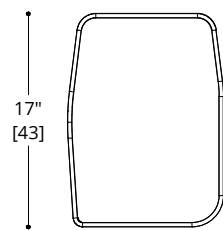

ATELIER PURCELL

TUYA DRINK TABLE

ATELIER PURCELL

TUYA DRINK TABLE

BASE

Standard Metal
Hand Patinated Metal (not available for
marble top option)

TOP

Lacquer
Standard Wood
30 mm Marble

NOTES:

PLEASE CONFIRM DETAILS OF THIS TEAR SHEET WITH YOUR LOCAL SALES ASSOCIATE.

Alexander Purcell Rodrigues Design reserves the right to make technological and aesthetic improvements to its models, including changes to the sizes and materials, without notice. The technical drawings do not define the details of the product. The measurements shown are indicative and may undergo changes. In particular, the dimensions relevant to the padded parts are subject to usage tolerances over time caused by the normal adjustment of the padding. For specific information, please contact us directly or the dealer closest to you.