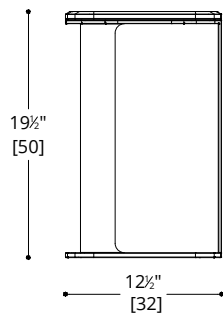

ATELIER PURCELL

TUYA DRINK TABLE