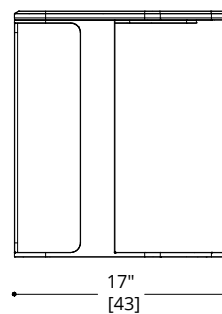

ATELIER PURCELL

TUYA DRINK TABLE

ATELIER PURCELL

TUYA DRINK TABLE

BASE

Standard Metal
Hand Patinated Metal (not available for
marble top option)

TOP

Lacquer
Standard Wood
30 mm Marble