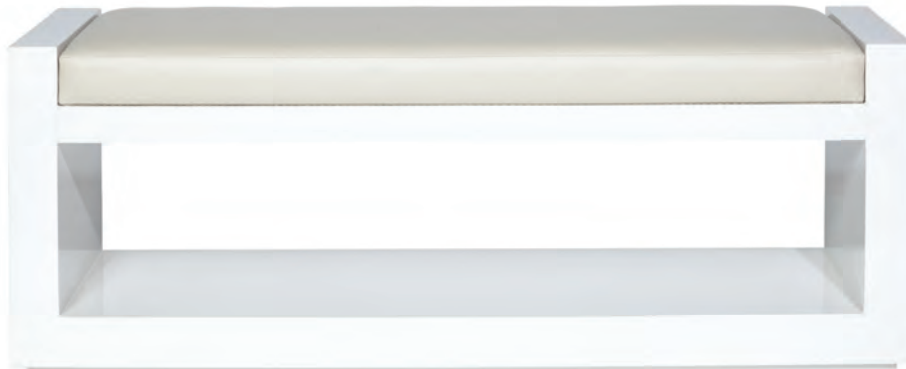

# RYAN | JACKSON

## Trousdale Bench

A chic and timeless bench suited to a multitude of situations

Finish options:

Bench: All wood and lacquers

Cushion: COM/COL

See finish chart for details

Standard sizes:

48" L x 20" D x 19" H

54" L x 20" D x 19" H

72" L x 20" D x 19" H

Custom sizes available

Shown as:

White high gloss lacquer | White leather

72" L x 20" D x 19" H

**DENNIS MILLER ASSOCIATES**

200 Lexington Avenue Suite 1210 New York, NY 10016