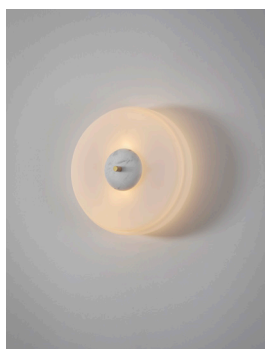

WHITE CARRARA