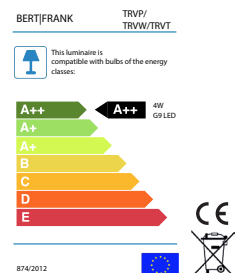

GREEN GUATEMALAN