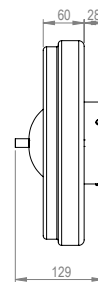

TRAVE WALL LIGHT

Flush-fitting opal glass shade with central dome of polished marble
- white Carrara or green Guatemala - held in place by a brass finial.
A striking light that adds warmth and ambience to any room.

PRODUCT CODE

TRV0020 - Trave Wall Light - Green
TRV0021 - Trave Wall Light - White

MATERIALS

Brass, Glass, Stone

FINISHES

Brushed brass lacquered as standard
Guatemalan green or Carrara white marble
Custom finishes available

DIMMING

Mains dimmable / TRIAC

LIGHT SOURCE

2x 4W LED G9 lamps (supplied)
120/240V, 2700k
LED lamp only MAX 12W

WEIGHT

4kg net, 5kg gross

WALL PLATE

Brushed brass wall canopy $\varnothing$ 120mm as standard

DESIGN NOTES

Bert Frank glass shades
are made exclusively for us
to our exact specification.
We're sticklers for quality,
but so are the glassmakers.

WALL PLATE