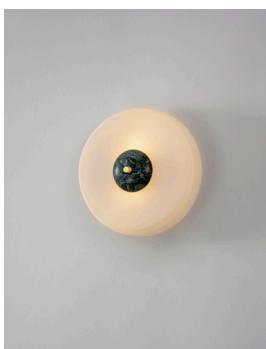

GREEN GUATEMALAN