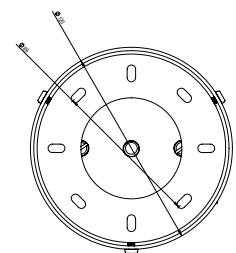

TRAVE WALL LIGHT

Flush-fitting opal glass shade with central dome of polished marble
- white Carrara or green Guatemala - held in place by a brass finial.
A striking light that adds warmth and ambience to any room.

PRODUCT CODE

TRV0020 - Trave Wall Light - Green
TRV0021 - Trave Wall Light - White

MATERIALS

Brass, Glass, Stone

FINISHES

Brushed brass lacquered as standard
Guatemalan green or Carrara white marble
Custom finishes available

DIMMING

Mains dimmable / TRIAC

LIGHT SOURCE

2x 4W LED G9 lamps (supplied)
120/240V, 2700k
LED lamp only MAX 12W

WEIGHT

4kg net, 5kg gross

WALL PLATE

Brushed brass wall canopy $\varnothing$ 120mm as standard

DESIGN NOTES

Bert Frank glass shades
are made exclusively for us
to our exact specification.
We're sticklers for quality,
but so are the glassmakers.

WALL PLATE