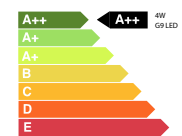

DESIGN NOTES

A handsome lamp with elegant detailing and an air of nobility worthy of high office.

BERT|FRANK TRVP/
TRVW/TRVT

874/2012