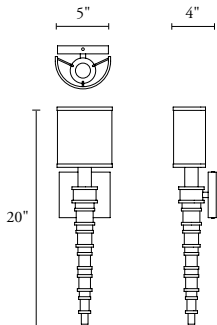

B O Y D

TOPANGA I  
ADA SCONCE

#10473

SHOWN IN POLISHED NICKEL  
AND SAND SHAGREEN

**10473 Topanga I  
ADA Sconce**

Height	Width	Projection	Net Wt.
18"	5"	4"	5 lbs
457 mm	127 mm	102 mm	2.3 kg

Screw-on half shade: 5" W x 5½ H";  
127 x 140 mm

Backplate: 4¾" x 4¼" H; 121 x 108 mm

Center of outlet box to top of fixture:  
8"; 203 mm

ADA compliant at any mounting height

UL listed (or equivalent) for damp locations

Shade: white linen

Optional: mirror mount modification  
available

**SPECIALTY  
FINISHES**

- Satin Nickel
- Polished Nickel

**10474 Topanga II  
ADA Sconce**

Height	Width	Projection	Net Wt.
20"	5"	4"	8 lbs
508 mm	127 mm	102 mm	3.6 kg

Screw-on half shade: 5" W x 5½ H";  
127 x 140 mm