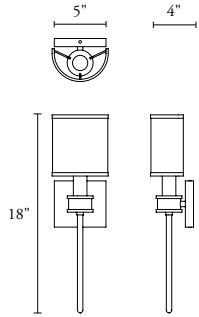

B O Y D

TOPANGA I  
ADA SCONCE

#10473

SHOWN IN POLISHED NICKEL  
AND SAND SHAGREEN

**10473 Topanga I  
ADA Sconce**

Height	Width	Projection	Net Wt.
18"	5"	4"	5 lbs
457 mm	127 mm	102 mm	2.3 kg

Screw-on half shade: 5" W x 5½ H";  
127 x 140 mm

Backplate: 4¾" x 4¼" H; 121 x 108 mm

Center of outlet box to top of fixture:  
8"; 203 mm

ADA compliant at any mounting height

UL listed (or equivalent) for damp locations

Shade: white linen

Optional: mirror mount modification  
available

**SPECIALTY  
FINISHES**

- Satin Nickel
- Polished Nickel

**10474 Topanga II  
ADA Sconce**

Height	Width	Projection	Net Wt.
20"	5"	4"	8 lbs
508 mm	127 mm	102 mm	3.6 kg

Screw-on half shade: 5" W x 5½ H";  
127 x 140 mm