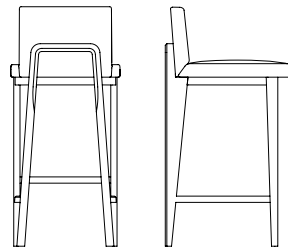

TOLEDO STOOL

TOLEDO BARSTOOL

DCH-17-100-D

W 17.5" D 19" H 35.5" SH 29.99"

TOLEDO COUNTERSTOOL

DCH-17-100-E

W 17.5" D 19" H 30.5" SH 24"

DENNIS MILLER ASSOCIATES