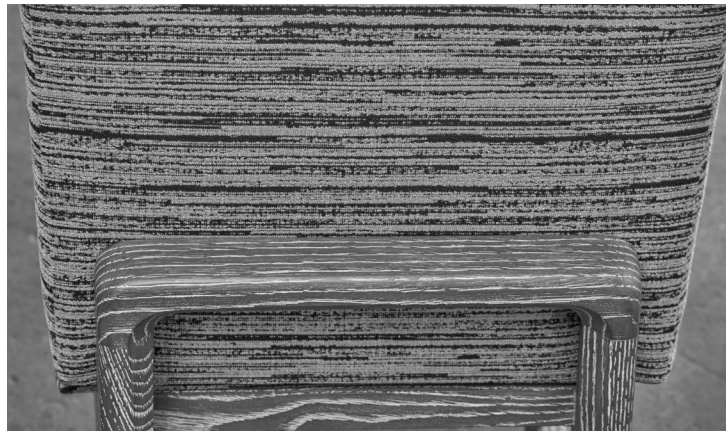

JIUN HO

FURNITURE

Toledo Stool

jiunho.com

JIUN HO

SHOWN

Wood : Sandblasted Oak / Carbon / Ceruse

Fabric : Jiun Ho Textile

TOLEDO STOOL

TOLEDO BARSTOOL

DCH-17-100-D

W 17.5" D 19" H 35.5" SH 29.99"

TOLEDO COUNTERSTOOL

DCH-17-100-E

W 17.5" D 19" H 30.5" SH 24"

DENNIS MILLER ASSOCIATES