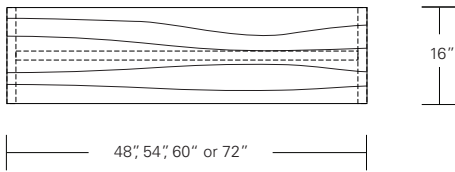

Benches shown with our Live Edge Duette Table

**TIMBRE BENCH**

**72W x 16D x 18H**

Shown in Claro Walnut (no live edge)

These benches are crafted from hand selected planks each with it's own unique grain character. The pure form and solid wood construction imply an innate natural beauty. Precisely mitered corners and continuous "waterfall" grain are the Timbre's hallmark details.

**Bench**

- 48"W x 16"D x 18"H
- 54"W x 16"D x 18"H
- 60"W x 16"D x 18"H
- 72"W x 16"D x 18"H

DESCRIPTION		FINISH OPTIONS		
<p><b>Timbre Bench:</b> Solid wood bench with waterfall grain. (longer lengths depending on slab availability)</p> <p><b>Standard Options:</b> Live edge (one side).</p> <p><b>Custom Orders:</b> Custom sizes, woods and finishes are available. Please request a price quotation.</p>	<p><b>Standard Finishes</b></p>	<p><b>NATURAL</b></p> <p>Cherry, Mahogany, Maple, Walnut, Oak.*</p> <p>*At additional cost.</p>	<p><b>STAINED</b></p> <p>Medium Ash, Dark Ash, Burnt Ash, Ebonized Ash, Medium Cherry, Dark Cherry, Medium Mahogany, Ebonized Maple, Medium Walnut, Dark Walnut, Gray Walnut.</p>	<p><b>CERUSED</b></p> <p>Bleached Ash, Cerused Ash, Cerused Dark Ash, Cerused Mahogany, Cerused Dark Mahogany, Cerused Oak, Bleached Walnut, Cerused Walnut, Cerused Gray Walnut.</p>
		<p><b>Live Edge Top Option</b></p>	<p>Maple, Walnut</p>	