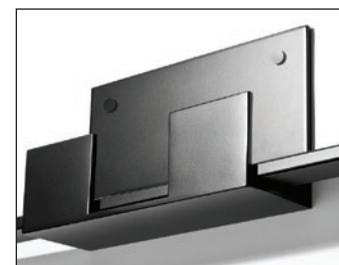

## TECTONIC MIRROR 9679

52" h x 30" w.

Random cut mirror panels of varying thickness,  
inset into metal frame topped with bold metal mounting bracket.

Custom sizes available.

As shown: Satin black frame with mercury mirror panels.