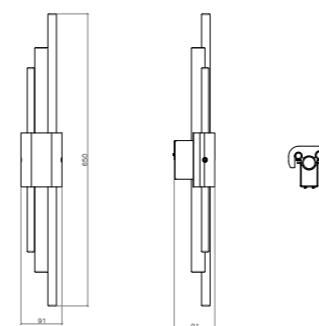

Mains dimmable | TRIAC

**IP RATING**

IP20 rated

**LIGHT SOURCE**

7W LED | S14D lamp provided  
120/240V | 2700k

**DIMENSIONS**

H650mm | W91mm | D91mm  
H25.6in | W3.6in | D3.6in  
5kg | 11lbs

**WALL PLATE**

H86mm | W39mm | D43mm  
H3.4in | W1.5in | D1.7in  
4in J-box plate available

**FINISHES**

GREEN GUATEMALA | BRUSHED BRASS

BLACK MAQUINA | ANTIQUE BRASS

BLACK MAQUINA | DARK BRONZE

WHITE CARRARA | SATIN NICKEL

**LINE DRAWINGS**